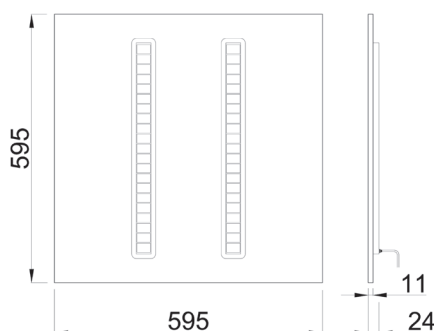

- IP44
- 230V ac
- 30W
- LED
- $\leq$
- $\downarrow$
- Cable
- White
- Aluminium+PC
- 25°C  
+45°C
- 50000 hr (L80B20)

UGR $\leq$ 16					
CRI $\geq$ 80					
 <b>GROUP 0</b> PHOTOBIOLOGICAL SAFETY RISK					
LED <b>140 lm/W</b>					
Questo dispositivo è munito di lampade a LED integrate					
<table style="border: none;"> <tr> <td style="border: 1px solid black; padding: 2px;">A<sup>++</sup></td> <td rowspan="3" style="font-size: 2em; padding: 0 10px;">}</td> <td rowspan="3" style="font-size: 2em; padding: 0 5px;">L E D</td> </tr> <tr> <td style="border: 1px solid black; padding: 2px;">A<sup>+</sup></td> </tr> <tr> <td style="border: 1px solid black; padding: 2px;">A</td> </tr> </table>	A <sup>++</sup>	}	L E D	A <sup>+</sup>	A
A <sup>++</sup>	}			L E D	
A <sup>+</sup>					
A					

LED panel equipped with modular DARK optics. Glare limitation as EN 12464:2011,  $L65 < 1000 \text{ cd} / \text{m}^2$  at  $65^\circ$  in each direction and  $UGR \leq 16$  for video terminal jobs. Light direction control with linear DARK reflector optics for maximum efficiency, perfect shielding and light distribution. High brightness LED, 140lm/W,  $CRI \geq 80$ , available with color temperatures 3000K and 4000K. On-Off version available.

Code	Beam Aperture	Luminous flux	C.C.T.	Dimmer	Body material	Diffuser Material
PNL6060-WW	65°	3672 lm	3000 K	-	Aluminium	PC
PNL6060-NW	65°	3755 lm	4000 K	-	Aluminium	PC