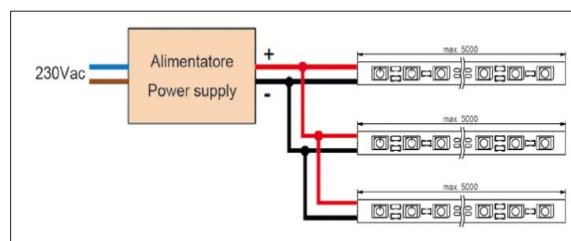

Arena Luci s.r.l. si riserva la facoltà di modificare le caratteristiche dei prodotti senza obbligo di preavviso
Arena Luci s.r.l. reserve the right to change products specifications at anytime without prior notice

Distributed by AMLUX srl, 46042, Castel Goffredo (MN), info@amlux.it, www.amlux.it