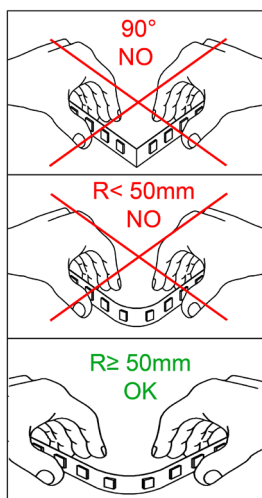

Arena Luci s.r.l. si riserva la facoltà di modificare le caratteristiche dei prodotti senza obbligo di preavviso
Arena Luci s.r.l. reserve the right to change products specifications at anytime without prior notice

Distributed by AMLUX srl, 46042, Castel Goffredo (MN), info@amlux.it, www.amlux.it