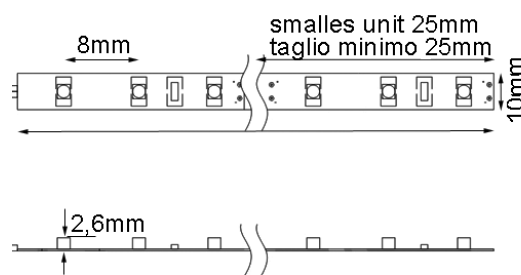

LED STRIP IP65 HIGH BRIGHTNESS 12V

IP65

CE, RoHS

IP65

Cavo
Cable

Min. 10cm

-25°C
+40°C

50000 ore (L80B20)

CRI ≥ 80
A++ A+ A
 GRUPPO 0 RISCHIO FOTOBIOLOGICO
 120°

LED STRIP IP65 HIGH BRIGHTNESS 12V

The high light strip IP65 is suitable for application where high brightness is needed, the low power guarantees performance and warranties in addition all the other strip.

Codice Code	Color temperature	Taglio minimo Smalles unit	Lunghezza max Max length	Volt	Watt / 1mt	Watt / 5mt	Resa Luminosa	LED / 1mt	LED / 5mt
LS1558-W	6000K	25mm	5m	12V	15W	75W	9 lm/LED	120 LED	600 LED
LS1558-WW	3200K	25mm	5m	12V	15W	75W	7 lm/LED	120 LED	600 LED

Metri massimi collegabili 5 / Maximum continuous connection 5m

Arena Luci s.r.l. si riserva la facoltà di modificare le caratteristiche dei prodotti senza obbligo di preavviso
Arena Luci s.r.l. reserve the right to change products specifications at anytime without prior notice