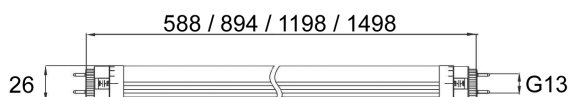

Code	Input Volt	Color Temperature	Lenght	Watt	LED Chip	Beam Angle	Body Material	Insulation Class	IP Grade	IK Grade
LLF1524-R	220-240 Vac	Natural Pink	150 cm	24 W	SMD LED	120°	Alluminio	II	IP40	06
LLF1220-R	220-240 Vac	Natural Pink	120 cm	20 W	SMD LED	120°	Alluminio	II	IP40	06
LLF0916-R	220-240 Vac	Natural Pink	90 cm	17 W	SMD LED	120°	Alluminio	II	IP40	06
LLF0611-R	220-240 Vac	Natural Pink	60 cm	11 W	SMD LED	120°	Alluminio	II	IP40	06