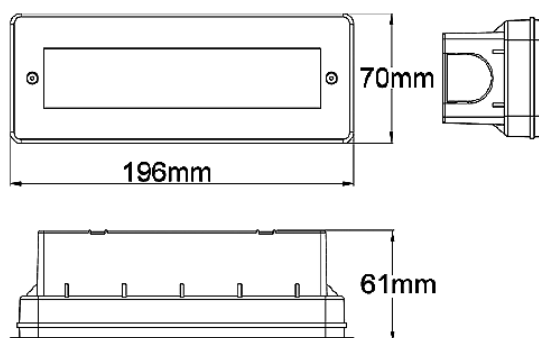

# RECESSED WALL LED FIXTURE

IP65  
CE, RoHS

-  IP65
-  230Vac
-  3,5W
-  39 DIP LED
-  Screws connector
-  196x70x61mm
-  Chrome
-  Inox 304+ABS
-  -10°C  
+45°C
-  260 g + 84 g box
-  36000 hr (L70B30)

## Recessed Wall LED Fixture

Recessed wall mounting LED fixture with front light emission. Suitable for indoor and outdoor installations. Easy installation with dedicated recessed box.

Code	Temp. Col.	Input Volt	Watt	Luminous Flux	CRI	LED Chip	Beam Angle	Body Material	Insulation Class	IP Rating
FL1130-W	5500K	230Vac	3.5W	295 lm	Ra>80	DIP	120°	Inox 304+ABS	I	65
FL1130-WW	3200K	230Vac	3.5W	280 lm	Ra>80	LED	120°	Inox 304+ABS	I	65