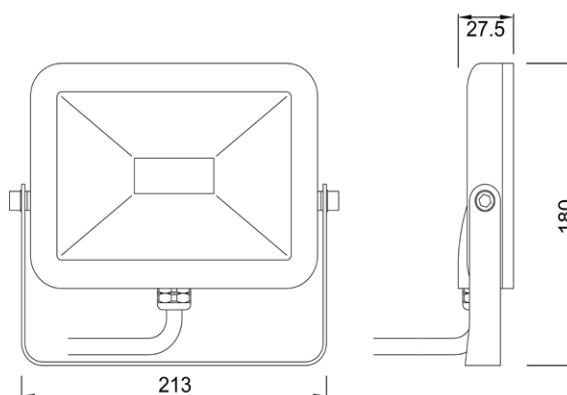

ACCESSORY

Track adaptor cod. APL1443

Arena Luci s.r.l. si riserva la facoltà di modificare le caratteristiche dei prodotti senza obbligo di preavviso
Arena Luci s.r.l. reserve the right to change products specifications at anytime without prior notice

Distributed by AMLUX srl, 46042, Castel Goffredo (MN), info@amlux.it, www.amlux.it