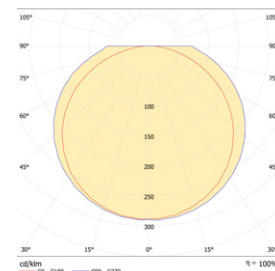

Ariel-24 LED

LED technology Flood light, with slim and stylish design, the IP65 protection makes it suitable for the most varied applications in both indoor and outdoor environments. Thin and light can also be used for track mounting (three lines track adaptor code APL1443). Ideal for lighting buildings entrance, shops windows and every where diffused lighting is need it.

Code	Input Volt	Watt	Luminous flux	CRI	LED Chip	Beam Angle	Body Material	Front Material	Insulation Class	IP Rate	IK Rate
AR8024-NW	230Vac	24W	100 lm/W	Ra>80	SMD LED	105°	Aluminium	Temp. Glass	I	65	07
AR8024-WW	230Vac	24W	100 lm/W	Ra>80	SMD LED	105°	Aluminium	Temp. Glass	I	65	07