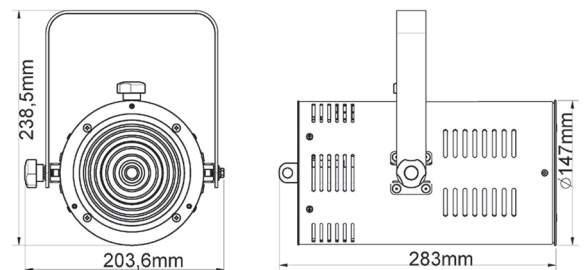

TONDO F

LDR
Luce & Arredobalita

TONDO F

80W, 100/260VAC
led fresnel luminaire 3200K

part # 03081000 03081001 03081002

CE

Stylish, compact and extremely high efficiency 80W, on/off led fresnel luminaire producing a powerful, soft-edged, warm beam of light.

Electrical specifications

Light source	80W LED, white
Supply Volts	100/260V AC single phase
Frequency / Current	50/60Hz - 0.3A
Power consumption	90W at full power
Cable/connection	Neutrik powercon IN and OUT
Standards Compliance	EN60598-2-17, CE marked

Mechanical specifications

Lamp House Construction	aluminium and steel sheet
Mounting & suspension	steel stirrup, 12mm centre hole
Weight/Packed weight	5,9 kg / 7,1 kg
Colour frame	a colour - filter can be fitted to the front of the unit by removing the front ring or by using a colour frame, which is available as an optional extra