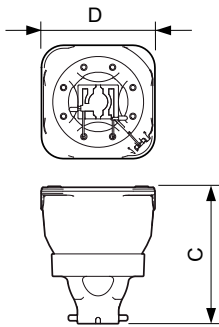

## MSD Platinum (Touring/Stage)

Numerator - Quantity Per Pack	1
Numerator - Packs per outer box	8
Material Nr. (12NC)	928496405314

Net Weight (Piece)	108.000 g
--------------------	-----------

### Dimensional drawing

MSD Platinum 400L Flex

Product	D (max)	O	C (max)
MSD Platinum 400L Flex 1CT/8	54 mm	1.2 mm	60 mm