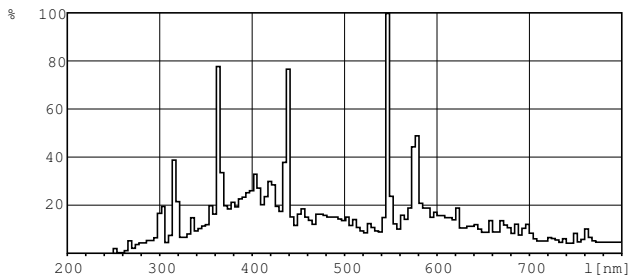

Product data

General Information		Controls and Dimming	
Cap-Base	- [-]	Dimmable	Yes
Operating Position	UNIVERSAL [Any or Universal (U)]		
Life to 50% Failures (Nom)	2000 h	Mechanical and Housing	
Life to 50% Failures entertainment cycle (Nom)	6000 h	Cap-Base Information	-
Light Technical		Luminaire Design Requirements	
Color Code	2	Pinch Temperature (Max)	350 °C
Luminous Flux (Nom)	12000 lm		
Chromaticity Coordinate X (Nom)	0.300	Product Data	
Chromaticity Coordinate Y (Nom)	0.305	Full product code	871869680813900
Correlated Color Temperature (Nom)	7800 K	Order product name	MSD Platinum 200 Flex 1CT/8
Operating and Electrical		EAN/UPC - Product	8718696808139
Power (Rated) (Nom)	240 W	Order code	928495705314
Voltage (Min)	55 V	Numerator - Quantity Per Pack	1
		Numerator - Packs per outer box	8
		Material Nr. (12NC)	928495705314
		Net Weight (Piece)	71.200 g

Dimensional drawing

Product	D (max)	O	C (max)	T
MSD Platinum 200 Flex 1CT/8	56.5 mm	0.8 mm	60 mm	7 mm

MSD Platinum 200 Flex

Photometric data

MSD

MSD