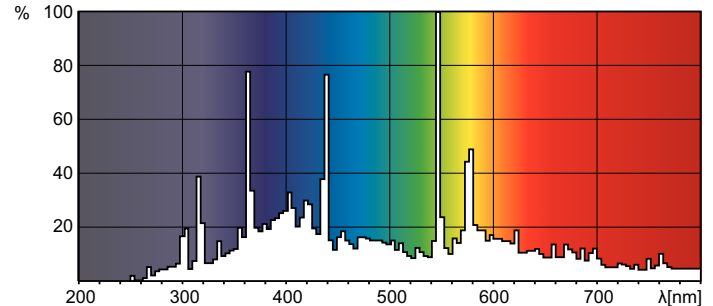

Dimensional drawing

Product	D (max)	O	C (max)	T
MSD Platinum 200 Flex 1CT/8	56.5 mm	0.8 mm	60 mm	7 mm

MSD Platinum 200 Flex

Photometric data

MSD

MSD