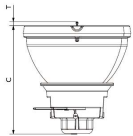

Product data

General Information		Controls and Dimming	
Cap-Base	- [-]	Dimmable	Yes
Operating Position	UNIVERSAL [Any or Universal (U)]		
Life to 50% Failures (Nom)	2000 h	Mechanical and Housing	
Life to 50% Failures entertainment cycle (Nom)	6000 h	Cap-Base Information	-
Light Technical		Luminaire Design Requirements	
Color Code	2	Pinch Temperature (Max)	350 °C
Luminous Flux (Nom)	12000 lm		
Chromaticity Coordinate X (Nom)	0.300	Product Data	
Chromaticity Coordinate Y (Nom)	0.305	Full product code	871869680813900
Correlated Color Temperature (Nom)	7800 K	Order product name	MSD Platinum 200 Flex 1CT/8
Operating and Electrical		EAN/UPC - Product	8718696808139
Power (Rated) (Nom)	240 W	Order code	928495705314
Voltage (Min)	55 V	Numerator - Quantity Per Pack	1
		Numerator - Packs per outer box	8
		Material Nr. (12NC)	928495705314
		Net Weight (Piece)	71.200 g

Dimensional drawing

Product	D (max)	O	C (max)	T
MSD Platinum 200 Flex 1CT/8	56.5 mm	0.8 mm	60 mm	7 mm

MSD Platinum 200 Flex

Photometric data

MSD

MSD