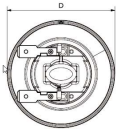

Product data

General Information		Controls and Dimming	
Cap-Base	- [-]	Dimmable	Yes
Operating Position	UNIVERSAL [Any or Universal (U)]		
Life to 50% Failures (Nom)	2000 h	Mechanical and Housing	
Life to 50% Failures entertainment cycle (Nom)	6000 h	Cap-Base Information	-
Light Technical		Luminaire Design Requirements	
Color Code	2	Pinch Temperature (Max)	350 °C
Luminous Flux (Nom)	12000 lm		
Chromaticity Coordinate X (Nom)	0.300	Product Data	
Chromaticity Coordinate Y (Nom)	0.305	Full product code	871869680813900
Correlated Color Temperature (Nom)	7800 K	Order product name	MSD Platinum 200 Flex 1CT/8
Operating and Electrical		EAN/UPC - Product	8718696808139
Power (Rated) (Nom)	240 W	Order code	928495705314
Voltage (Min)	55 V	Numerator - Quantity Per Pack	1
		Numerator - Packs per outer box	8
		Material Nr. (12NC)	928495705314
		Net Weight (Piece)	71.200 g

Dimensional drawing

Product	D (max)	O	C (max)	T
MSD Platinum 200 Flex 1CT/8	56.5 mm	0.8 mm	60 mm	7 mm

MSD Platinum 200 Flex

Photometric data

MSD

MSD