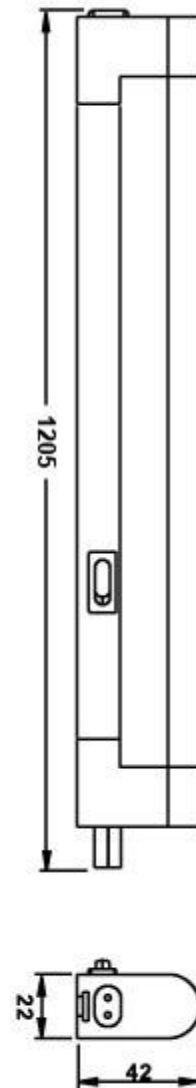

Product datasheet

Article no.: 770067

Surface mounted furniture lamp, Dekor, white, 220-240V AC/50-60Hz, 28,00 W, neutral white

Technical Data

General Characteristics

Material	plastic
Colour	white
Optics	
included in delivery	mounting kit

Electrical Characteristics

Power	28,00 W
Input voltage	220-240V AC/50-60Hz
Input current	
Base (standard designation)	G5 / T5
Number of bases	1
Power supply unit	incl. EVG
Electronically reversible	0-10V
Connection possibility	Powerplug
Protection class I, II, III	

Product datasheet

Article no.: 770067

Surface mounted furniture lamp, Dekor, white, 220-240V AC/50-60Hz, 28,00 W, neutral white

Light Direction

Rotating and tilting range	fixed
Angle of inclination	0°
Radiation direction	
Reflector / lense	symmetrisch

Dimensions & Weight

Length	1205 mm
Width	22 mm
Height	42 mm
Diameter	
Suspensions from ceiling	
Product Weight	567 g

Base dimensions

Length	
Width	
Height	
Diameter	

Product datasheet

Article no.: 770067

Surface mounted furniture lamp, Dekor, white, 220-240V AC/50-60Hz, 28,00 W, neutral white