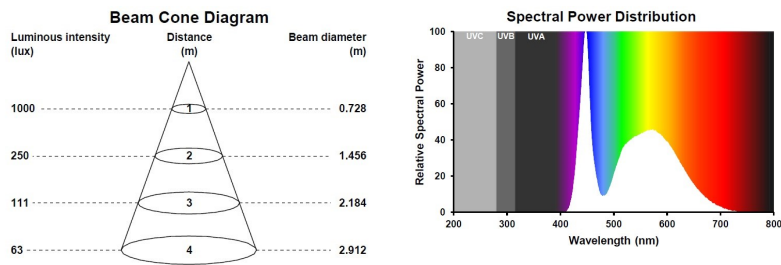

PAR56 LED PAR56 LED WHITE 0060541

Security data

End of life raccomandation	Not Applicable
Lamps for special application	Si
Use	For underwater use only.
Suitable for household	No
Security message	Not suitable for household

PHOTOMETRIC DATA