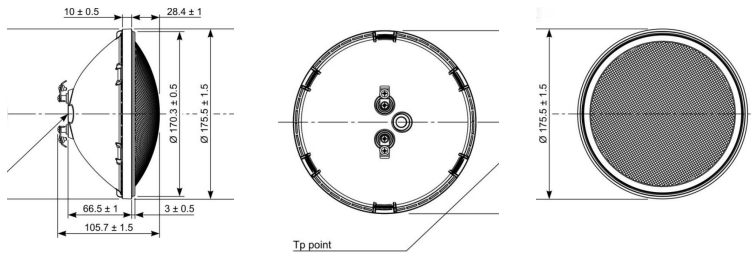

Dimension

IP rating	IP68
Nominal product width (mm)	105
Max. Lamp Diameter (mm) - D	175
Weight (Kg)	0.519
Recessed Depth (mm)	10

Packaging

Single unit packaging	Carton
Product EAN number	5410288605418
Packaging single length (mm)	15.0
Packaging single width (cm)	15.1
Packaging single depth (cm)	16.2
DUN14 (outer)	15410288605415
Packaging outer quantity	6
Packaging outer length / height (cm)	46.5
Packaging outer width (cm)	31.5
Packaging outer depth (cm)	17.3

PHOTOMETRIC DATA

TECHNICAL DRAW

SYLVANIA

PAR56 LED
PAR56 LED WHITE
0060541