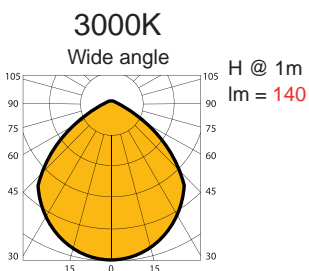

LAMPADA LED E27 (5 WATT)

Made in Taiwan

CODICE	DESCRIZIONE	COLORE LED
180241	Grigia	Bianco caldo 3000°K
180240	Grigia	Bianco freddo 6000°K

230V	E27	5W
INCL. LED	not dimmable	60mm 110mm H

DATI TECNICI:

LED LAMP E27 (5 WATT)

Made in Taiwan

CODE	DESCRIPTION	LED COLOUR
180241	housing silver	warm white 3000K
180240	housing silver	cool white 6000K

230V	E27	5W
INCL. LED	not dimmable	60mm 110mm H

TECHNICAL DATA: