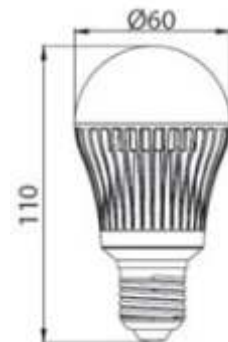

LAMPADA LED E27 (5 WATT)

Made in Taiwan

CODICE	DESCRIZIONE	COLORE LED
180241	Grigia	Bianco caldo 3000°K
180240	Grigia	Bianco freddo 6000°K

230V	E27	5W
INCL. LED	not dimmable	60mm 110mm H

DATI TECNICI:

LED LAMP E27 (5 WATT)

Made in Taiwan

CODE	DESCRIPTION	LED COLOUR
180241	housing silver	warm white 3000K
180240	housing silver	cool white 6000K

230V	E27	5W
INCL. LED	not dimmable	60mm 110mm H

TECHNICAL DATA: