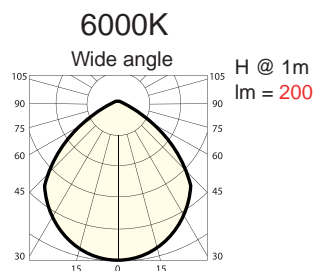

LAMPADA LED E27 (5 WATT)

Made in Taiwan

CODICE	DESCRIZIONE	COLORE LED
180241	Grigia	Bianco caldo 3000°K
180240	Grigia	Bianco freddo 6000°K

230V	E27	5W
INCL. LED	not dimmable	60mm 110mm H

DATI TECNICI:

LED LAMP E27 (5 WATT)

Made in Taiwan

CODE	DESCRIPTION	LED COLOUR
180241	housing silver	warm white 3000K
180240	housing silver	cool white 6000K

230V	E27	5W
INCL. LED	not dimmable	60mm 110mm H

TECHNICAL DATA: