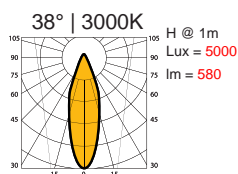

FARETTO AD INCASSO ORIENTABILE LED TD36 (15 WATT)

CODICE	DESCRIZIONE	COLORE LED	LENTE
180470	Bianca	Bianco caldo 3000°K	38°
180475	Grigia	Bianco caldo 3000°K	38°
180471	Bianca	Bianco freddo 6000°K	38°
180476	Grigia	Bianco freddo 6000°K	38°
180460	Bianca	Bianco caldo 3000°K	60°
180465	Grigia	Bianco caldo 3000°K	60°
180467	Alu satinato	Bianco caldo 3000°K	60°
180461	Bianca	Bianco freddo 6000°K	60°
180466	Grigia	Bianco freddo 6000°K	60°
180468	Alu satinato	Bianco freddo 6000°K	60°

SPOTLIGHT LED ORIENTABLE TD36 (15 WATT)

CODE	DESCRIPTION	LED COLOUR	LENS
180470	housing White	Warm White 3000°K	38°
180475	housing Silver	Warm White 3000°K	38°
180471	housing White	Bianco freddo 6000°K	38°
180476	housing Silver	Bianco freddo 6000°K	38°
180460	housing White	Warm White 3000°K	60°
180465	housing Silver	Warm White 3000°K	60°
180467	housing Alu brushed	Warm White 3000°K	60°
180461	housing White	Cold White 6000°K	60°
180466	housing Silver	Cold White 6000°K	60°
180468	housing Alu brushed	Cold White 6000°K	60°