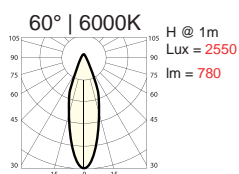

FARETTO AD INCASSO ORIENTABILE LED TD36 (15 WATT)

CODICE	DESCRIZIONE	COLORE LED	LENTE
180470	Bianca	Bianco caldo 3000°K	38°
180475	Grigia	Bianco caldo 3000°K	38°
180471	Bianca	Bianco freddo 6000°K	38°
180476	Grigia	Bianco freddo 6000°K	38°
180460	Bianca	Bianco caldo 3000°K	60°
180465	Grigia	Bianco caldo 3000°K	60°
180467	Alu satinato	Bianco caldo 3000°K	60°
180461	Bianca	Bianco freddo 6000°K	60°
180466	Grigia	Bianco freddo 6000°K	60°
180468	Alu satinato	Bianco freddo 6000°K	60°

SPOTLIGHT LED ORIENTABLE TD36 (15 WATT)

CODE	DESCRIPTION	LED COLOUR	LENS
180470	housing White	Warm White 3000°K	38°
180475	housing Silver	Warm White 3000°K	38°
180471	housing White	Bianco freddo 6000°K	38°
180476	housing Silver	Bianco freddo 6000°K	38°
180460	housing White	Warm White 3000°K	60°
180465	housing Silver	Warm White 3000°K	60°
180467	housing Alu brushed	Warm White 3000°K	60°
180461	housing White	Cold White 6000°K	60°
180466	housing Silver	Cold White 6000°K	60°
180468	housing Alu brushed	Cold White 6000°K	60°