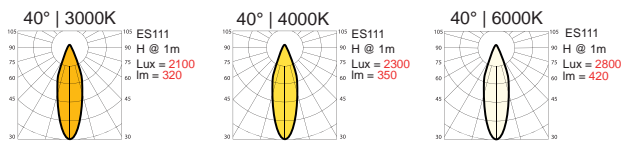

LAMPADA LED ES111 (10 WATT)

Made in Taiwan

CODICE	DESCRIZIONE	COLORE LED	LENTE
180340	Nera	Bianco caldo 3000°K	40°
180330	Bianca	Bianco caldo 3000°K	40°
180350	Grigia	Bianco caldo 3000°K	40°
180341	Nera	Bianco naturale 4000°K	40°
180331	Bianca	Bianco naturale 4000°K	40°
180351	Grigia	Bianco naturale 4000°K	40°
180342	Nera	Bianco freddo 6000°K	40°
180332	Bianca	Bianco freddo 6000°K	40°
180352	Grigia	Bianco freddo 6000°K	40°

230V	GU 10	10W
111mm 69mm H	Ø no dimmer	INCL. 6 LED

DATI TECNICI:

LAMP LED ES111 (10 WATT)

Made in Taiwan

CODE	DESCRIPTION	LED COLOUR	LENS
180340	housing black	warm white 3000K	40°
180330	housing white	warm white 3000K	40°
180350	housing silver	warm white 3000K	40°
180341	housing black	neutral white 4000K	40°
180331	housing white	neutral white 4000K	40°
180351	housing silver	neutral white 4000K	40°
180342	housing black	cool white 6000K	40°
180332	housing white	cool white 6000K	40°
180352	housing silver	cool white 6000K	40°

230V	GU 10	10W
111mm 69mm	Ø H	not dimmable
		INCL. 6 LED

TECHNICAL DATA: