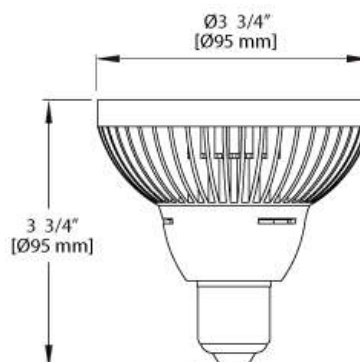

# LAMPADA LED PAR30 (10 WATT)

CODICE	DESCRIZIONE	COLORE LED	LENTE
180280	Nera	Bianco caldo 3000°K	40°
180270	Bianca	Bianco caldo 3000°K	40°
180300	Grigia	Bianco caldo 3000°K	40°
180281	Nera	Bianco naturale 4000°K	40°
180271	Bianca	Bianco naturale 4000°K	40°
180301	Grigia	Bianco naturale 4000°K	40°
180282	Nera	Bianco freddo 6000°K	40°
180272	Bianca	Bianco freddo 6000°K	40°
180302	Grigia	Bianco freddo 6000°K	40°

**Made in Taiwan**

230V	E27	10W
INCL. 6 LED	not dimmable	95mm Ø 95mm H

# LED LAMP PAR30 (10 WATT)

CODE	DESCRIPTION	LED COLOUR	LENS
180280	housing black	warm white 3000K	40°
180270	housing white	warm white 3000K	40°
180300	housing silver	warm white 3000K	40°
180281	housing black	neutral white 4000K	40°
180271	housing white	neutral white 4000K	40°
180301	housing silver	neutral white 4000K	40°
180282	housing black	cool white 6000K	40°
180272	housing white	cool white 6000K	40°
180302	housing silver	cool white 6000K	40°

Made in Taiwan

230V	E27	10W
INCL. 6 LED	not dimmable	95mm Ø 95mm H