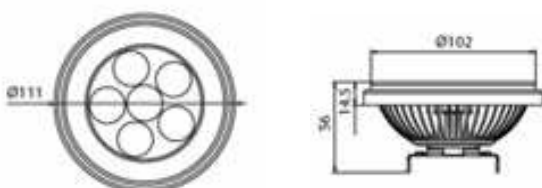

LAMPADA LED AR111 (10 WATT)

CODICE	DESCRIZIONE	COLORE LED	LENTE
180140	Nera	Bianco caldo 3000°K	40°
180130	Bianca	Bianco caldo 3000°K	40°
180150	Grigia	Bianco caldo 3000°K	40°
180141	Nera	Bianco naturale 4000°K	40°
180131	Bianca	Bianco naturale 4000°K	40°
180151	Grigia	Bianco naturale 4000°K	40°
180142	Nera	Bianco freddo 6000°K	40°
180132	Bianca	Bianco freddo 6000°K	40°
180152	Grigia	Bianco freddo 6000°K	40°

Made in Taiwan

12V	G53	10W
DC	no dimmer	INCL. 6 LED
111mm 56mm	Ø H	

DATI TECNICI:

LED LAMP AR111 (10 WATT)

CODE	DESCRIPTION	LED COLOUR	LENS
180140	housing black	warm white 3000K	40°
180130	housing white	warm white 3000K	40°
180150	housing silver	warm white 3000K	40°
180141	housing black	neutral white 4000K	40°
180131	housing white	neutral white 4000K	40°
180151	housing silver	neutral white 4000K	40°
180142	housing black	cool white 6000K	40°
180132	housing white	cool white 6000K	40°
180152	housing silver	cool white 6000K	40°

Made in Taiwan

12V	G53	10W
DC	not dimmable	INCL. 6 LED
111mm Ø	56mm H	

TECHNICAL DATA: