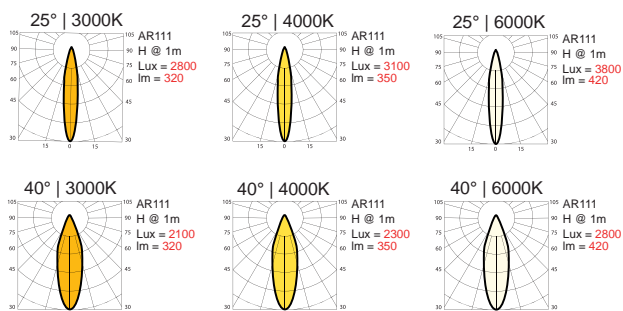

LAMPADA LED AR111 (10 WATT)

CODICE	DESCRIZIONE	COLORE LED	LENTE
180140	Nera	Bianco caldo 3000°K	40°
180130	Bianca	Bianco caldo 3000°K	40°
180150	Grigia	Bianco caldo 3000°K	40°
180141	Nera	Bianco naturale 4000°K	40°
180131	Bianca	Bianco naturale 4000°K	40°
180151	Grigia	Bianco naturale 4000°K	40°
180142	Nera	Bianco freddo 6000°K	40°
180132	Bianca	Bianco freddo 6000°K	40°
180152	Grigia	Bianco freddo 6000°K	40°

Made in Taiwan

12V	G53	10W
DC	no dimmer	INCL. 6 LED
111mm 56mm	Ø H	

DATI TECNICI:

LED LAMP AR111 (10 WATT)

CODE	DESCRIPTION	LED COLOUR	LENS
180140	housing black	warm white 3000K	40°
180130	housing white	warm white 3000K	40°
180150	housing silver	warm white 3000K	40°
180141	housing black	neutral white 4000K	40°
180131	housing white	neutral white 4000K	40°
180151	housing silver	neutral white 4000K	40°
180142	housing black	cool white 6000K	40°
180132	housing white	cool white 6000K	40°
180152	housing silver	cool white 6000K	40°

Made in Taiwan

12V	G53	10W
DC	not dimmable	INCL. 6 LED
111mm Ø	56mm H	

TECHNICAL DATA: