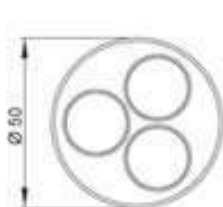

DICROICA LED MR16 (3 WATT)

Made in Taiwan

CODICE	DESCRIZIONE	COLORE LED	LENTE
180220	Bianca	Bianco caldo 3000°K	38°
180230	Grigia	Bianco caldo 3000°K	38°
180221	Bianca	Bianco naturale 4000°K	38°
180231	Grigia	Bianco naturale 4000°K	38°
180222	Bianca	Bianco freddo 6000°K	38°
180232	Grigia	Bianco freddo 6000°K	38°

12V	MR16	GU5,3
DC	3x1,2w	INCL. LED
38°	no dimmer	50mm Ø 50mm H

DATI TECNICI:

DICHRO LED MR16 (3 WATT)

Made in Taiwan

CODE	DESCRIPTION	LED COLOUR	LENS
180220	housing white	warm white 3000K	38°
180230	housing silver	warm white 3000K	38°
180221	housing white	neutral white 4000K	38°
180231	housing silver	neutral white 4000K	38°
180222	housing white	cool white 6000K	38°
180232	housing silver	cool white 6000K	38°

12V	MR16	GU5,3
DC	3x1,2w	INCL LED
38°	not dimmable	50mm Ø 50mm H

TECHNICAL DATA: