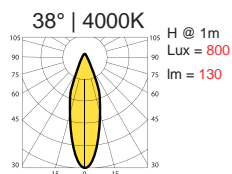

DICROICA LED MR16 (3 WATT)

Made in Taiwan

CODICE	DESCRIZIONE	COLORE LED	LENTE
180220	Bianca	Bianco caldo 3000°K	38°
180230	Grigia	Bianco caldo 3000°K	38°
180221	Bianca	Bianco naturale 4000°K	38°
180231	Grigia	Bianco naturale 4000°K	38°
180222	Bianca	Bianco freddo 6000°K	38°
180232	Grigia	Bianco freddo 6000°K	38°

12V	MR16	GU5,3
DC	3x1,2w	INCL. LED
38°	no dimmer	50mm Ø 50mm H

DATI TECNICI:

DICHRO LED MR16 (3 WATT)

Made in Taiwan

CODE	DESCRIPTION	LED COLOUR	LENS
180220	housing white	warm white 3000K	38°
180230	housing silver	warm white 3000K	38°
180221	housing white	neutral white 4000K	38°
180231	housing silver	neutral white 4000K	38°
180222	housing white	cool white 6000K	38°
180232	housing silver	cool white 6000K	38°