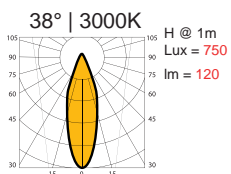

DICROICA LED MR16 (3 WATT)

Made in Taiwan

CODICE	DESCRIZIONE	COLORE LED	LENTE
180220	Bianca	Bianco caldo 3000°K	38°
180230	Grigia	Bianco caldo 3000°K	38°
180221	Bianca	Bianco naturale 4000°K	38°
180231	Grigia	Bianco naturale 4000°K	38°
180222	Bianca	Bianco freddo 6000°K	38°
180232	Grigia	Bianco freddo 6000°K	38°

12V	MR16	GU5,3
DC	3x1,2w	INCL. LED
38°	no dimmer	50mm Ø 50mm H

DATI TECNICI:

DICHRO LED MR16 (3 WATT)

Made in Taiwan

CODE	DESCRIPTION	LED COLOUR	LENS
180220	housing white	warm white 3000K	38°
180230	housing silver	warm white 3000K	38°
180221	housing white	neutral white 4000K	38°
180231	housing silver	neutral white 4000K	38°
180222	housing white	cool white 6000K	38°
180232	housing silver	cool white 6000K	38°