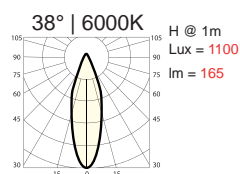

DICROICA LED MR16 (3 WATT)

Made in Taiwan

CODICE	DESCRIZIONE	COLORE LED	LENTE
180220	Bianca	Bianco caldo 3000°K	38°
180230	Grigia	Bianco caldo 3000°K	38°
180221	Bianca	Bianco naturale 4000°K	38°
180231	Grigia	Bianco naturale 4000°K	38°
180222	Bianca	Bianco freddo 6000°K	38°
180232	Grigia	Bianco freddo 6000°K	38°

12V	MR16	GU5,3
DC	3x1,2w	INCL. LED
38°	no dimmer	50mm Ø 50mm H

DATI TECNICI:

DICHRO LED MR16 (3 WATT)

Made in Taiwan

CODE	DESCRIPTION	LED COLOUR	LENS
180220	housing white	warm white 3000K	38°
180230	housing silver	warm white 3000K	38°
180221	housing white	neutral white 4000K	38°
180231	housing silver	neutral white 4000K	38°
180222	housing white	cool white 6000K	38°
180232	housing silver	cool white 6000K	38°