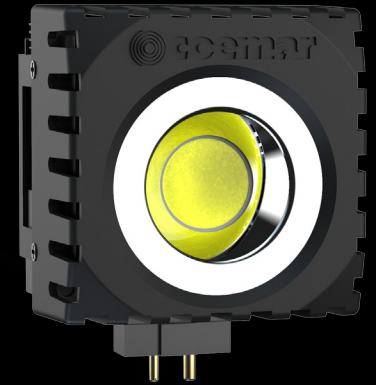

# Mini ReLite Led

Product code: Tungsten - F040C070A / Daylight - F040D070A

## KEY FEATURES

- Revitalize your 300/500/650 W Fresnel fixtures thanks to ReLite: your true retrofit LED relamping option
- Flicker-free ideal for TV/Broadcast installations
- Excellent white light quality with CRI>90
- Smooth dimming from 30/35 to 100% from traditional triac AC or igbt dimmers
- No color-shift with dimming
- Huge power savings (reduce your power consumption by over 90%) with almost no heat generated
- No heat on your subject

## SPECIFICATIONS

- Fixed white CCT at 3200 K or 5600 K
- Full-range dimming on your existing AC Dimmers
- Flicker-free (dimming with constant current)
- Thermal protection
- Instantly upgrade an existing Arri, ADB or De Sisti (and more)

## LIGHT SOURCE

- Modular 70 W COB LED
- LEDs life: 20.000 hours at 70% lumen intensity maintenance