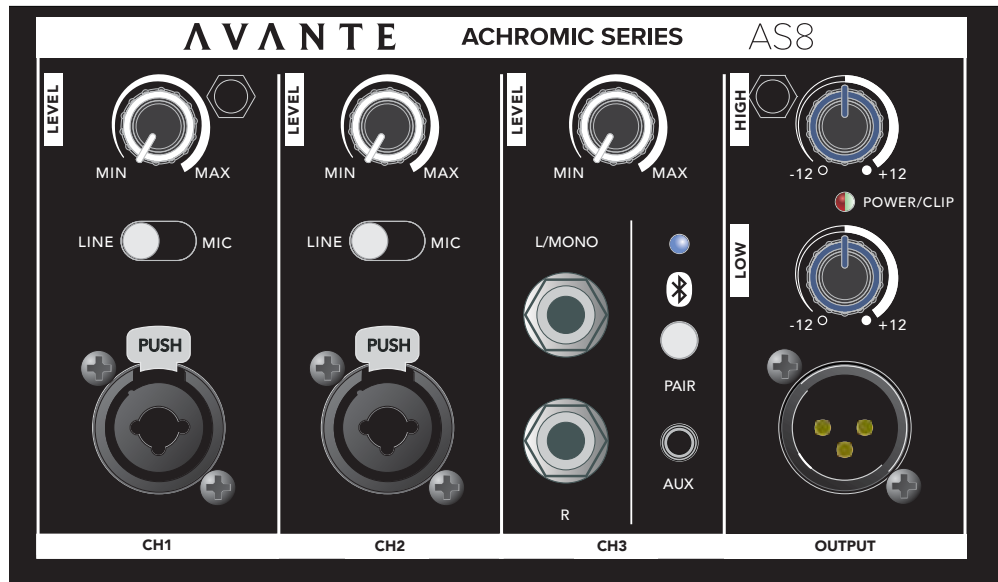

## AMPLIFIER:

- Inputs: 2xXLR/TRS combo jacks, Stereo RCA & Stereo 1/8" inputs, Bluetooth
- Outputs: XLR balanced line output
- Power output: RMS 120W(SUB) RMS, 400W peak, +120W(SAT) RMS, 400W peak
- Volume: Input Gain control per channel
- EQ: Main out 2 band shelving EQ
- LEDs: Power/Clip indicator
- Power Input: 100-240V~50/60Hz switchable 250W
- Amplifier: Class D amplifier with switching power design

## ACTIVE VENTED SUBWOOFER:

- Frequency Response: 55-200Hz
- Max Output SPL: 116dB (at max. amp output)
- Impedance: 4 Ohm
- Driver: 8-inch subwoofer, 1.5" voice coil, 28Oz
- Cabinet: PP plastic
- Grill: 1.0mm steel
- Dimensions: 13.8"x16.9"x16.3" / 350x430x413mm
- Weight: 28.6 lbs. / 13 kg.

## PASSIVE FULL-RANGE SPEAKER COLUMN:

- Frequency Response: 180-20kHz
- Max. output SPL: 120dB
- Impedance: 4 Ohm
- Driver: 6x 2.75-inch full range line array
- Cabinet: PP plastic
- Grill: 1.0mm steel
- Dimensions: 3.8"x3.8"x34.3" / 96x96x870mm (each column)
- Weight: 11 lbs. / 5 kg. (each column)

## REAR PANEL:

- 3-channel mixer with line out
- Mic/Line Input
- Guitar/Line Input
- Aux input
- Line Output
- Dual Band EQ
- Bluetooth Connection