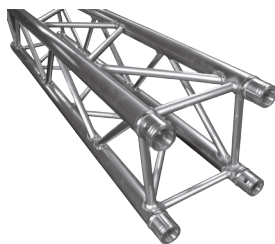

### DT 34/2-050

CODE: 1724100009

straight

**L**500mm **W**290mm **H**290mm  
**KG** 3,5

### DT 34/2-200

CODE: 1724100012

straight

**L**2000mm **W**290mm **H**290mm  
**KG** 10,6

### DT 34/2-300

CODE: 1724100014

straight

**L**3000mm **W**290mm **H**290mm  
**KG** 14,2

### DT 34/2-C21-L90

CODE: 1724200014

2 way corner 90°

**L**500mm **W**500mm **H**290mm  
**KG** 4,5