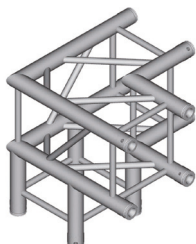

### DT 34/2-300

CODE: 1724100014

straight

**L**3000mm **W**290mm **H**290mm  
**KG** 14,2

### DT 34/2-C21-L90

CODE: 1724200014

2 way corner 90°

**L**500mm **W**500mm **H**290mm  
**KG** 4,5

### DT 34/2-C30-SPECIAL

CODE: 1724200038

3 way Special for Roof A

**L**500mm **W**400mm **H**400mm  
**KG** 17,1