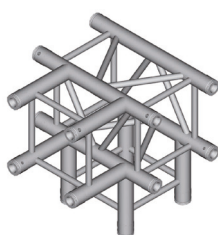

### DT 34/2-C21-L90

CODE: 1724200014

2 way corner 90°

**L**500mm **W**500mm **H**290mm  
**KG** 4,5

### DT 34/2-C30-SPECIAL

CODE: 1724200038

3 way Special for Roof A

**L**500mm **W**400mm **H**400mm  
**KG** 17,1

### DT 34/2-T40-TD

CODE: 1724200019

4 way T-joint + down

**L**500mm **W**500mm **H**500mm  
**KG** 7,4

### DT CORNER BRACE-A

CODE: 1749000014

adjustable