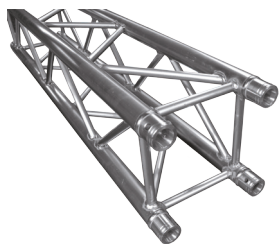

### DT 34-BPM

CODE: 1724400002

Base plate male

**L**305mm **W**305mm **H**5mm  
**KG** 1,5

### DT 34/2-050

CODE: 1724100009

straight

**L**500mm **W**290mm **H**290mm  
**KG** 3,5

### DT 34/2-200

CODE: 1724100012

straight

**L**2000mm **W**290mm **H**290mm  
**KG** 10,6

### DT 34/2-300

CODE: 1724100014

straight

**L**3000mm **W**290mm **H**290mm  
**KG** 14,2