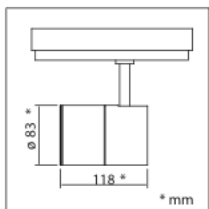

RESPECT | Spot

Many high reflective optics with different light beam openings are available

The RESPECT is a LED fixture with SPOT light optical unit, available either with a fixed color temperature light source (2700K, 3000K, or 4000K) or in a tunable white version (from 2900K to 5000K). Both versions can be customized with a wide range of fixed beam angles (from 12 to 60 degrees). The RESPECT is compact and particularly lightweight (only 1.2 kg / 2.6 lbs). This essential, versatile light may be used in a wide variety of situations. It is available in black or white finishing.

OPTICS: 12°, 18°, 40°, 60° (a kit with all these interchangeable lenses is included in each fixture)

Soft lighting on the work

SPECS	TUNABLE WHITE	FIXED WHITE
Light Source	LED Array	COB
Power Consumption	20 W	30W
CCT	Tunable Range 2900K - 5000K	2700K, 3000K, 4000K
CRI	≥94	≥97
LED Luminous Flux	Min. 1000 lm Typical 1200 lm	Min. 2200 lm (@2700K) Min. 2250 lm (@3000K) Min. 2300 lm (@4000K)
Dimming	DALI, Bluetooth, Manual	DALI, Bluetooth, Manual