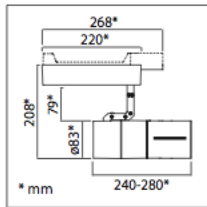

# ADMIRE | Variable Beam

The ADMIRE is a LED fixture fitted with a SPOT light optical unit with seamlessly adjustable beam angle from 12 to 50 degrees. It is available either with a fixed color temperature light source (2700K, 3000K, or 4000K) or in a tunable white version (from 2900K to 5000K). The ADMIRE has an elegant design, and features incomparable versatility thanks to its adjustable optical unit. It is therefore much appreciated in venues where temporary exhibitions or changes are frequent. The unit is available in black or white finishing.

OPTICS: VARIABLE FROM 12° TO 50°

SPECS	TUNABLE WHITE	FIXED WHITE
Light Source	LED Array	COB
Power Consumption	20W	30W
CCT	Tunable Range 2800K - 5600K	2700K, 3000K, 4000K
CRI	≥94	≥97
LED Luminous Flux	Min. 1000 lm Typical 1200 lm	Min. 2200 lm (@2700K) Min. 2250 lm (@3000K) Min. 2300 lm (@4000K)
Dimming Versions	Manual, DALI, Bluetooth	Manual, DALI, Bluetooth