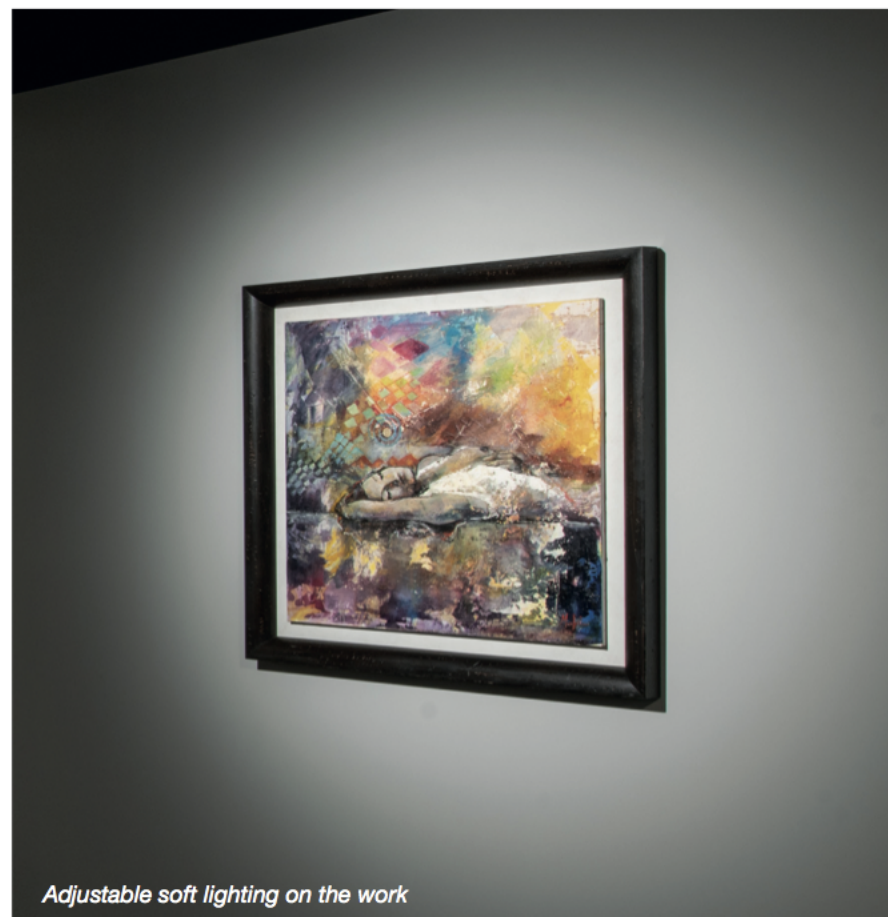

CHARMY | High Performance Variable Beam

Potentiometers on the back of the light to adjust light intensity and color temperature

The CHARMY is a high performance LED SPOT light featuring an optical unit with seamlessly adjustable beam angle, from 18 to 40 degrees. Color temperature can be tuned from 1800K to 5200K. The CHARMY has an elegant design, and delivers incomparable versatility thanks to its adjustable parameters. It is therefore much appreciated in venues where temporary exhibitions or changes are frequent. The unit is available in white or customized finishing.

OPTICS: VARIABLE FROM 18° TO 40°

CE		
IP20	85-284 Vac	47/63 Hz
	2.1 Kg	Made in Italy

SPECS	TUNABLE WHITE
Light Source	LED Array
Power Consumption	33W
CCT	Tunable Range 1800K - 5200K
CRI	≥95 (from 3200K to 5200K)
LED Luminous Flux	Min. 2000 lumen Typical 2400 lumen
Dimming (all on-board)	Manual, DALI, Bluetooth, RDM, DMX

Adjustable soft lighting on the work