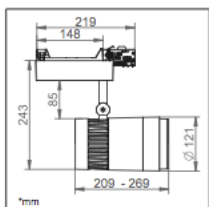

CHARMY | High Performance Variable Beam

Potentiometers on the back of the light to adjust light intensity and color temperature

The CHARMY is a high performance LED SPOT light featuring an optical unit with seamlessly adjustable beam angle, from 18 to 40 degrees. Color temperature can be tuned from 1800K to 5200K. The CHARMY has an elegant design, and delivers incomparable versatility thanks to its adjustable parameters. It is therefore much appreciated in venues where temporary exhibitions or changes are frequent. The unit is available in white or customized finishing.

OPTICS: VARIABLE FROM 18° TO 40°

CE		
IP20	85-284 Vac	47/63 Hz
	2.1 Kg	Made in Italy

SPECS	TUNABLE WHITE
Light Source	LED Array
Power Consumption	33W
CCT	Tunable Range 1800K - 5200K
CRI	≥95 (from 3200K to 5200K)
LED Luminous Flux	Min. 2000 lumen Typical 2400 lumen
Dimming (all on-board)	Manual, DALI, Bluetooth, RDM, DMX