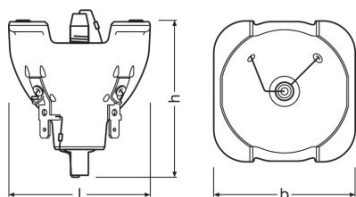

Dimensions & weight

Diameter	56.0 mm
Length	63.0 mm

Lifespan

Lifespan	1500 h
----------	--------

Capabilities

Burning position	Any
------------------	-----

Product datasheet

Safety advice

Logistical Data

Product code	Product description	Packaging unit (Pieces/Unit)	Dimensions (length x width x height)	Volume	Gross weight
4008321848765	SIRIUS HRI 330 W XL	Shipping carton box 60	600 mm x 400 mm x 163 mm	39.12 dm ³	6509.00 g
4052899195431	SIRIUS HRI 330 W XL	Folding carton box 1	87 mm x 87 mm x 103 mm	0.78 dm ³	127.00 g
4052899195448	SIRIUS HRI 330 W XL	Shipping carton box 2	186 mm x 96 mm x 115 mm	2.05 dm ³	390.00 g
4052899195455	SIRIUS HRI 330 W XL	Shipping carton box 20	- x - x -		