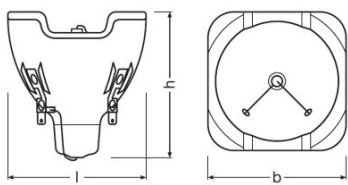

### Technical data

#### Dimensions & weight

Diameter	58.0 mm
Length	66.0 mm