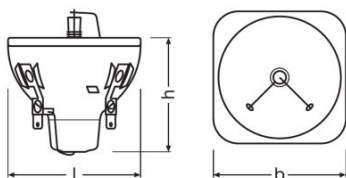

Light technical data

Focal length	37.7 mm
Aperture window, maximum	5x3.8 mm

Dimensions & weight

Diameter	46.0 mm
Length	max. 44 mm
Arc length	1.0 mm

Lifespan

Lifespan	6000 h
----------	--------

Capabilities