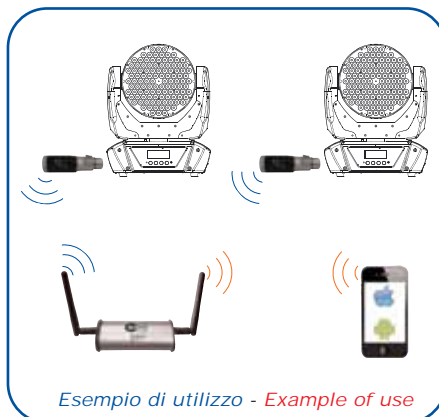

WiDMXbyPhone é il nuovo prodotto che permette di collegare dispositivi mobili tramite WiFi direttamente con fixture DMX dotate di ricevitore **WiDPen Pro**. Funziona con tutte le applicazioni in standard **ArtNET** per iPhone / iPad / Android / Windows e Mac OS, fornendo un controllo in totale mobilità.

WiDMXbyPhone 2 mantiene le stesse caratteristiche funzionali ed estetiche, con l'aggiunta di:

Applicazione dedicata che permette di creare fino a 30 scene.

Funzione Stand-Alone, playback tramite pulsante.

Ingresso e uscita DMX 512.

WiDMXbyPhone is the first commercial WiFi ArtNET Node that integrate a wireless DMX transmitter. The combination of the two technologies in one single product opens the door to truly no-wires lighting systems. All is needed is a portable unit capable of ArtNET over wifi as the controller and the xlr-sized WiDPen Pro receiver (or the even smaller OEM module) on the fixture. No more wires!

WiDMXbyPhone 2 has same look and feature characteristics, in addition of: Dedicated application that allows to create up to 30 scenes. Stand-Alone function, playback by button. DMX 512 input and output.

Esempio di utilizzo - Example of use

124 mm	↔
25 mm	↑↓
40 mm	↗
100 mm	🔒