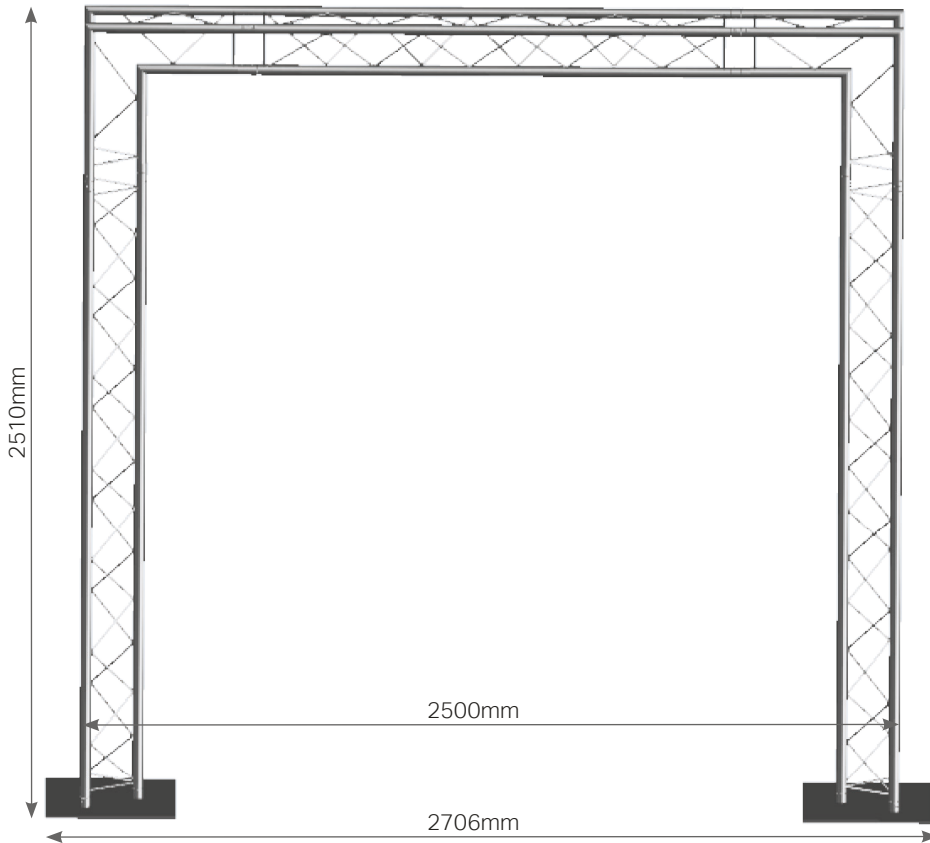

DT ARC-2

Part list:

DT ARC-2 Code: 1723100031

PC.	Model	Code
1x	DT 23-150	1723100003
2x	DT 23-200	1723100004
2x	DT 23 C25-L90	1723200007
2x	DT BPS-4040	1720000005

DT 23-150

CODE: 1723100003

Straight

L 1000mm **W** 220mm **H** 194mm
KG 3,1

DT 23-200

CODE: 1723100004

Straight

L 1500mm **W** 220mm **H** 194mm
KG 4,0

DT 23-C25-L90

CODE: 1723200007

L 500mm **W** 500mm **H** 220mm
KG 2,1

DT BPS-4040

CODE: 1720000005

for DT 23 & DT 31
material: steel | incl. half connectors

L 400mm **W** 400mm **H** 10mm
KG 12,2