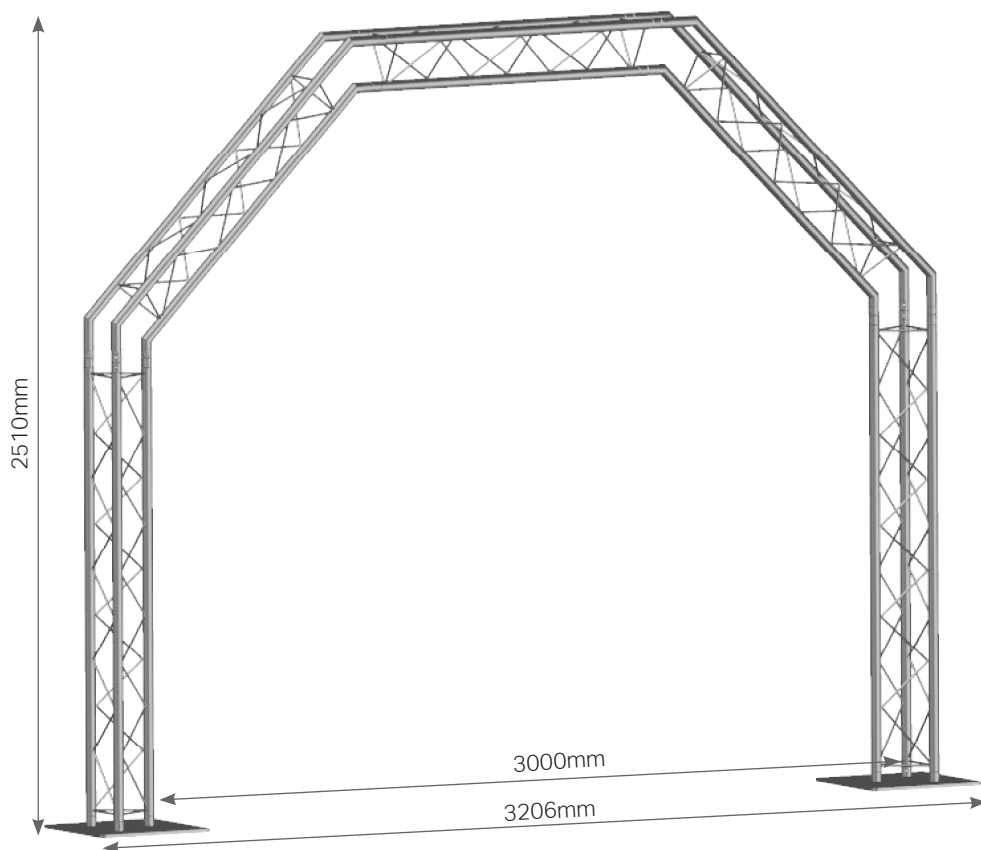

DT ARC-1

Part list:

DT ARC-1 Code: 1723100030

PC.	Model	Code
1x	DT 23-100	1723100002
2x	DT 23-150	1723100003
2x	DT 23 C23ARC	1723200069
2x	DT BPS-4040	1720000005

DT 23-100

CODE: 1723100002

Straight

L 1000mm **W** 220mm **H** 194mm
KG 2,1

DT 23-150

CODE: 1723100003

Straight

L 1500mm **W** 220mm **H** 194mm
KG 3,1

DT 23-C23ARC

CODE: 1723200069

L 1000mm **W** 1000mm **H** 220mm
KG 3,8

DT BPS-4040

CODE: 1720000005

for DT 23 & DT 31
material: steel | incl. half connectors

L 400mm **W** 400mm **H** 10mm
KG 12,2