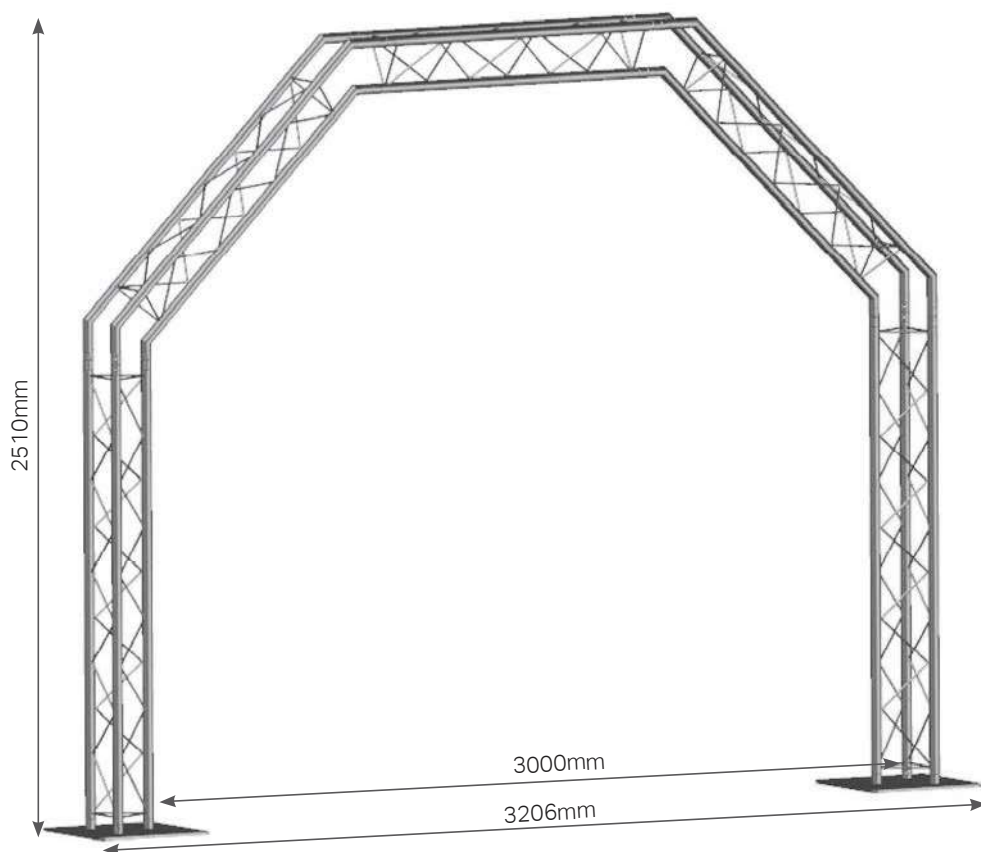

DT ARC-1

Part list:

DT ARC-1 Code: 1723100030

PC.	Model	Code
1x	DT 23-100	1723100002
2x	DT 23-150	1723100003
2x	DT 23 C23ARC	1723200069
2x	DT BPS-4040	1720000005

DT 23-100

CODE: 1723100002

Straight

L 1000mm **W** 220mm **H** 194mm
KG 2,1

DT 23-150

CODE: 1723100003

Straight

L 1500mm **W** 220mm **H** 194mm
KG 3,1

DT 23-C23ARC

CODE: 1723200069

L 1000mm **W** 1000mm **H** 220mm
KG 3,8

DT BPS-4040

CODE: 1720000005

for DT 23 & DT 31
material: steel | incl. half connectors

L 400mm **W** 400mm **H** 10mm
KG 12,2