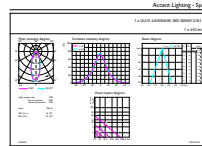

Photometric data

Standard Reference 11 - Photometry 1.1 Page 10