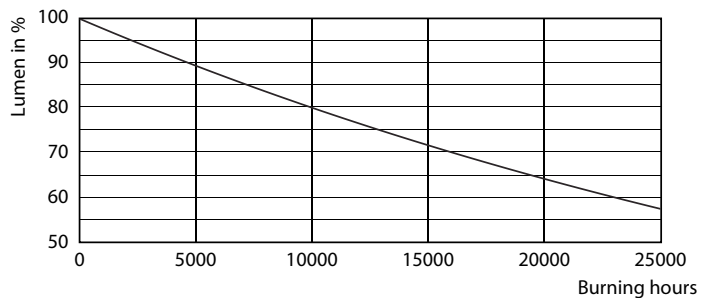

CorePro LEDspot MV

Lifetime

CLA LEDspotMV 50W GU10 827 36D ND

CLA LEDspotMV 50W GU10 827 36D ND