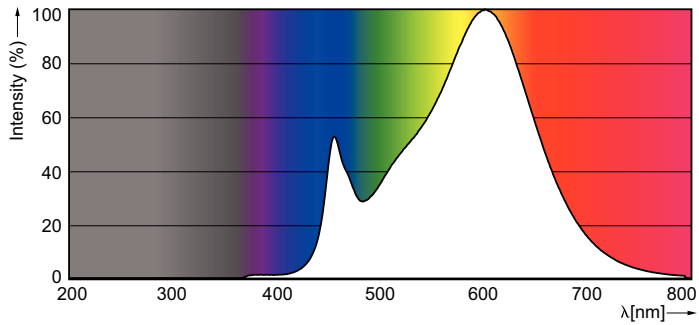

Photometric data

Standard Reference 11 - Photometry 1.1 Page 10