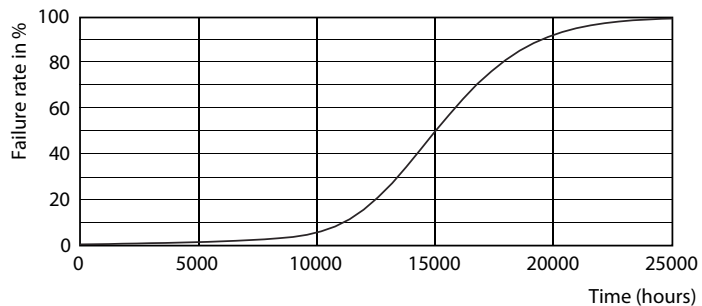

CorePro LEDspot MV

Lifetime

CLA LEDspotMV 50W GU10 827 36D ND

CLA LEDspotMV 50W GU10 827 36D ND