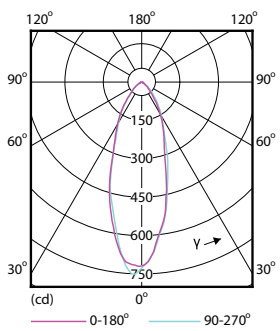

Product data

General Information	
Cap-Base	GU10 [GU10]
Nominal Lifetime (Nom)	15000 h
Switching Cycle	50000X
Technical Type	4.6-50W
Light Technical	
Color Code	830 [CCT of 3000K]
Beam Angle (Nom)	36 °
Luminous Flux (Nom)	370 lm
Luminous Flux (Rated) (Nom)	370 lm
Luminous Intensity (Nom)	740 cd
Color Designation	White (WH)
Rated Beam Angle	36 °
Correlated Color Temperature (Nom)	3000 K
Luminous Efficacy (Rated) (Nom)	80.43 lm/W
Color Consistency	<6
Color Rendering Index (Nom)	80
LLMF At End Of Nominal Lifetime (Nom)	70 %
Luminous Flux in 90° Cone (Rated)	370 lm
Operating and Electrical	
Input Frequency	50 to 60 Hz

CorePro LEDspot MV

Order code	929001218102
Numerator - Quantity Per Pack	1
Numerator - Packs per outer box	10
Material Nr. (12NC)	929001218102

Net Weight (Piece)	0.038 kg
--------------------	----------

Dimensional drawing

GU10 230V 4W-35W 260lm 100D 2700K GU10ND

Product	D	C
Corepro LEDspot 4.6-50W GU10 830 36D	50 mm	54 mm

Photometric data

Standard Reference 11 - Photometry 1.1 Page 10

CorePro LEDspotMV 50W GU10 830 36D CLA