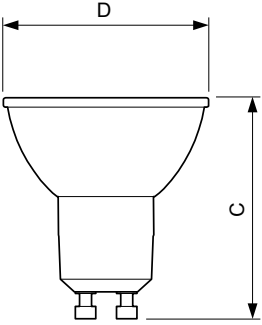

Product data

General Information	
Cap-Base	GU10 [GU10]
Nominal Lifetime (Nom)	15000 h
Switching Cycle	50000X
Technical Type	4.6-50W
Light Technical	
Color Code	830 [CCT of 3000K]
Beam Angle (Nom)	36 °
Luminous Flux (Nom)	370 lm
Luminous Flux (Rated) (Nom)	370 lm
Luminous Intensity (Nom)	740 cd
Color Designation	White (WH)
Rated Beam Angle	36 °
Correlated Color Temperature (Nom)	3000 K
Luminous Efficacy (Rated) (Nom)	80.43 lm/W
Color Consistency	<6
Color Rendering Index (Nom)	80
LLMF At End Of Nominal Lifetime (Nom)	70 %
Luminous Flux in 90° Cone (Rated)	370 lm
Operating and Electrical	
Input Frequency	50 to 60 Hz

Dimensional drawing

GU10 230V 4W-35W 260lm 100D 2700K GU10ND

Product	D	C
Corepro LEDspot 4.6-50W GU10 830 36D	50 mm	54 mm

Photometric data

Standard Reference 11 - Photometry 1.1 Page 10

CorePro LEDspotMV 50W GU10 830 36D CLA