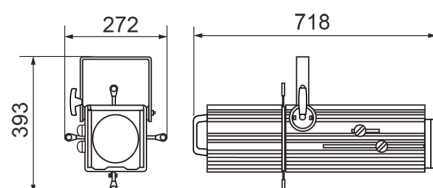

Voltage

Product sizes
9.8Kg

Pack sizes
332mm x 332mm x 787mm

11.5Kg
0.087m³

DWG
Available on website

User manual
Available on website

Technical features

Sizes (in mm)