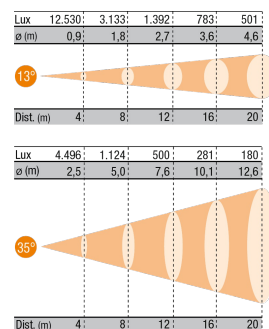

Light output diagram

Accessories

ARC STAGE/2

ARC STAGE/3

DIA 10

DIA 10 BO

FUNE

GAC

HC/075

PGB R 130

PO/2 SP12

TC S12

Yoke: 2-way DMX motorized

Yoke: 3-way DMX motorized

Acc: Iris diaphragm

Acc: Iris diaphragm with blackout

Acc: Safety net with spring hook

Acc: Hook clamp for 40/50mm tube

Acc: Half swivel coupler 75kg max

Acc: B size adjustable gobo-holder

Yoke: Pole Operated for Pan-Tilt

Acc: Colour frame

LED equivalents

PR LED 200 Z S CW UD

Luminaire: Profile, LED, 200W, CW

PR LED 200 Z S NW UD

Luminaire: Profile, LED, 200W, NW

PR LED 200 Z S WW UD

Luminaire: Profile, LED, 200W, WW

PR LED 250Z S RGBWDMX

Luminaire: Profile, LED, 250W, RGBW

PR LED 250Z S TW DMX

Luminaire: Profile, LED, 250W, TW

PR LED 250Z S WW DMX

Luminaire: Profile, LED, 250W, WW

PR LED 250Z S CW DMX

Luminaire: Profile, LED, 250W, CW

PR LED 250Z N CW DMX

Luminaire: Profile, LED, 250W, CW

PR LED 250Z N WW DMX

Luminaire: Profile, LED, 250W, WW

PR LED 250Z N TW DMX

Luminaire: Profile, LED, 250W, TW

PR LED 250Z N RGBWDMX

Luminaire: Profile, LED, 250W, RGBW