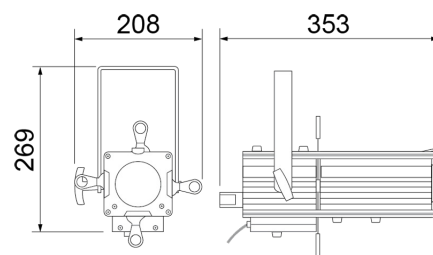

Voltage
220-240V, 50-60Hz

Product sizes
2.9Kg

Pack sizes
255mm x 465mm x 260mm
3.3Kg
0.031m³

IES/LDT
Available on website

DWG
Available on website

User manual
Available on website

Technical features

- Aluminum housing for high heat dissipation by natural ventilation
- Filter frame lockable top cover
- Yoke with clutch-locking system
- Adjustable yoke for fixture balancing
- Easy access to the lamphouse for fast maintenance
- 99,99% polished and treated aluminum reflector

Sizes (in mm)

Light output diagram

Accessories

BASE-Q122-AS

CP 81

FUNE

HC/075

MINI GAC

Luminaire: Profile, LED, 50W, WW