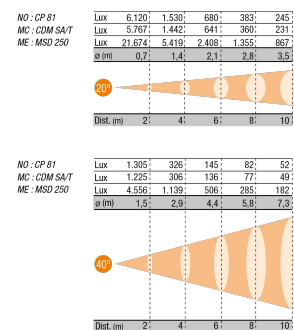

MI PR ZS NO

Luminaire: Profile, halogen, 300W
zoom 20°-40°, GY9.5

Type
Conventional line

Family
Profile

Source
1
1

Power
300W

Connectors
Cable without plug

Lamp holder
GY9.5

Voltage
220-240V, 50-60Hz

Product sizes
2.9Kg

Pack sizes
255mm x 465mm x 260mm
3.3Kg
0.031m³

IES/LDT
Available on website

DWG
Available on website

User manual
Available on website

Technical features

- Aluminum housing for high heat dissipation by natural ventilation
- Filter frame lockable top cover
- Yoke with clutch-locking system
- Adjustable yoke for fixture balancing
- Easy access to the lamphouse for fast maintenance
- 99,99% polished and treated aluminum reflector

Sizes (in mm)

Light output diagram

Accessories

BASE-Q122-AS

CP 81

FUNE

HC/075

MINI GAC

Luminaire: Profile, LED, 50W, WW