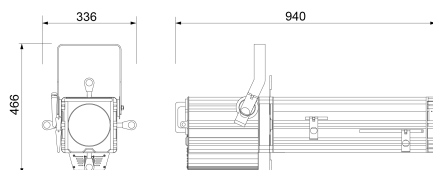

Sizes (in mm)

Accessories

ARC STAGE/2	Yoke: 2-way DMX motorized
ARC STAGE/3	Yoke: 3-way DMX motorized
DIA 10	Acc: Iris diaphragm
DIA 10 BO	Acc: Iris diaphragm with blackout
FUNE	Acc: Safety net with spring hook
GAC	Acc: Hook clamp for 40/50mm tube
HC/075	Acc: Half swivel coupler 75kg max
PGB R 130	Acc: B size adjustable gobo-holder
PO/2 SP12	Yoke: Pole Operated for Pan-Tilt
TC S12	Acc: Colour frame

SPOTLIGHT
professional lighting for the performing arts