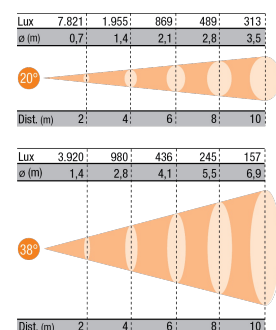

Light output diagram