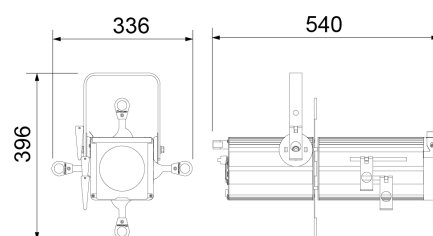

Connectors

Powercon® In&Out

Voltage

90-260V, 50-60Hz

Product sizes

6.2Kg

Pack sizes

275mm x 275mm x 560mm

7.2Kg

0.042m³

IES/LDT

Available on website

User manual

Available on website

Technical features

- Aluminum housing for high heat dissipation by natural ventilation
- Adjustable forced ventilation
- Independent and removable shutter blades for beam shaping
- Filter frame lockable top cover
- Gobo-holder slot
- Soft and smooth lens focusing adjustment
- Yoke with clutch-locking system
- Adjustable yoke for fixture balancing
- PO version on request, with 2-way pole operation for tilt and pan
- ARC version on request, with 3-way DMX control of tilt, pan and iris diaphragm

Sizes (in mm)

Light output diagram

Accessories

DIA 05	Acc: Iris diaphragm
DIA 05 BO	Acc: Iris diaphragm with blackout
FUNE	Acc: Safety net with spring hook
GAC	Acc: Hook clamp for 40/50mm tube
HC/075	Acc: Half swivel coupler 75kg max
PGB R 100	Acc: B size adjustable gobo-holder
PGMR 100	Acc: M size adjustable gobo-holder
PO/2 SP05	Yoke: Pole Operated for Pan-Tilt
TC S05	Acc: Colour frame