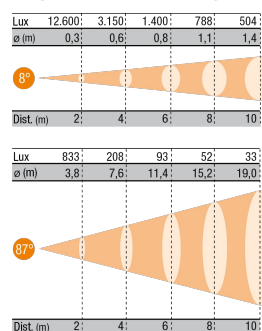

Light output diagram

Accessories

CP 81

Lamp: halogen 300W 230V 3200K GY9.5

CP 82

Lamp: halogen 500W 230V 3200K GY9.5

CP 89

Lamp: halogen 650W 230V 3200K GY9.5

DOU-00001513

FUNE

Acc: Safety net with spring hook

GAC

Acc: Hook clamp for 40/50mm tube

HC/075

Acc: Half swivel coupler 7.5kg max

M 38

Lamp: halogen 300W 230V 2950K GY9.5

M 40

Lamp: halogen 500W 230V 2950K GY9.5

PL 4 U05

Acc: 4-door bamdoors

PO/2 SP05

Yoke: Pole Operated for Pan-Tilt

PO/3 SP05

Yoke: Pole Operated for Pan-Tilt-Focus

R S05

Acc: Safety net

T 18

Lamp: halogen 500W 230V 3050K GY9.5

T 26

Lamp: halogen 650W 230V 3050K GY9.5

TC S05

Acc: Colour frame

SPOTLIGHT
professional lighting for the performing arts