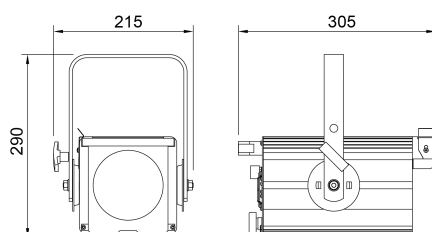

Sizes (in mm)