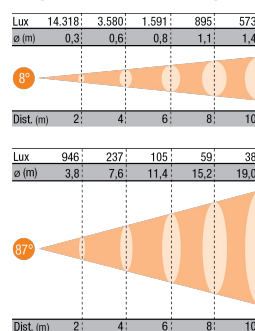

Light output diagram

Accessories

CP 81

Lamp: halogen 300W 230V 3200K GY9.5

CP 82

Lamp: halogen 500W 230V 3200K GY9.5

CP 89

Lamp: halogen 650W 230V 3200K GY9.5

DOU-00001513

FUNE

Acc: Safety net with spring hook

GAC

Acc: Hook clamp for 40/50mm tube

HC/075

Acc: Half swivel coupler 7.5kg max

M 38

Lamp: halogen 300W 230V 2950K GY9.5

M 40

Lamp: halogen 500W 230V 2950K GY9.5

PL 4 U05

Acc: 4-door bamdoors

PO/2 SP05

Yoke: Pole Operated for Pan-Tilt

PO/3 SP05

Yoke: Pole Operated for Pan-Tilt-Focus

R S05

Acc: Safety net

T 18

Lamp: halogen 500W 230V 3050K GY9.5

T 26

Lamp: halogen 650W 230V 3050K GY9.5

TC S05

Acc: Colour frame

SPOTLIGHT
professional lighting for the performing arts