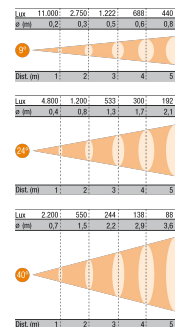

Light output diagram

Accessories

BASE-Q122-AS
ESD111 H 100/24
FUNE
GAC
HASP/35
HASP/75-24
HASP/75-40
HASP/75-6
HC/075
LED SPOT R111 50/1
LED SPOT R111 50/2
LED SPOT R111 75/1
LED SPOT R111 75/2
LED SPOT R111 75/3
PL 4 LUT
SORAA-01041
TCL

SQUARE BASE SET
Lamp: halogen 100W 230V 2900K GZ 10 24°
Acc: Safety net with spring hook
Acc: Hook clamp for 40/50mm tube
Lamp: halogen 35W 6V 3000K G5.3
Lamp: halogen 75W 12V 3000K G5.3 24°
Lamp: halogen 75W 12V 3000K G5.3 40°
Lamp: halogen 75W 12V 3000K G5.3 6°
Acc: Half swivel coupler 75kg max
Lamp: LED 11-50W 2700K 90 AR111 8°
Lamp: LED 11-50W 3000K 90 AR111 8°
Lamp: LED 15-75W 2700K 90 AR111 24°
Lamp: LED 15-75W 3000K 90 AR111 24°
Lamp: LED 15-75W 4000K 90 AR111 24°
Acc: 4-door bamdoors
Lamp: LED SORAA 18.5W 3000K 95 AR111 9°
Acc: Colour frame