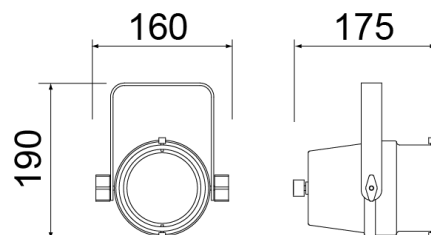

Sizes (in mm)