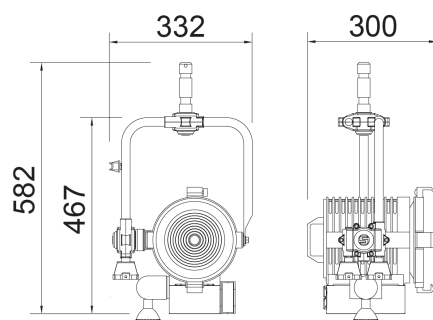

Sizes (in mm)