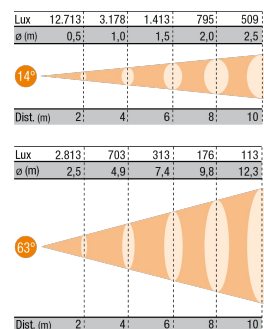

Light output diagram

Accessories

DOU-00001513

FUNE

HC/075

PL 4 FNTV S

PO/2 FNTV S

TC FNTV S

Acc: Safety net with spring hook

Acc: Half swivel coupler 75kg max

Acc: 4-door bamdoors

Yoke: Pole Operated for Pan-Tilt

Acc: Colour frame

SPOTLIGHT
professional lighting for the performing arts