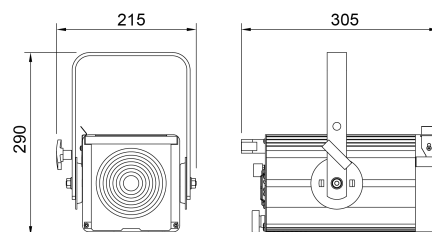

Sizes (in mm)