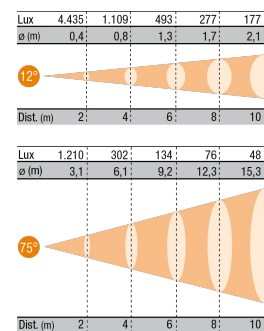

Light output diagram

Accessories

DOU-00001513

FUNE

Acc: Safety net with spring hook

GAC

Acc: Hook clamp for 40/50mm tube

HC/075

Acc: Half swivel coupler 75kg max

PL 4 U05

Acc: 4-door bamdoors

PO/2 SP05

Yoke: Pole Operated for Pan-Tilt

PO/3 SP05

Yoke: Pole Operated for Pan-Tilt-Focus

TC S05

Acc: Colour frame