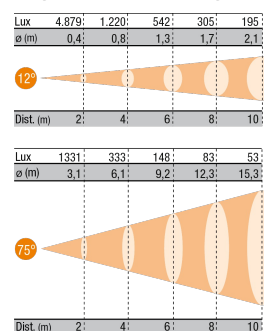

Light output diagram

Accessories

DOU-00001513

FUNE

Acc: Safety net with spring hook

GAC

Acc: Hook clamp for 40/50mm tube

HC/075

Acc: Half swivel coupler 75kg max

PL 4 U05

Acc: 4-door bamdoors

PO/2 SP05

Yoke: Pole Operated for Pan-Tilt

PO/3 SP05

Yoke: Pole Operated for Pan-Tilt-Focus

TC S05

Acc: Colour frame