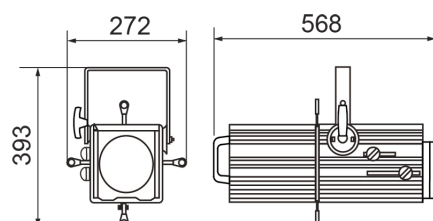

Voltage

Product sizes
9.1Kg

Pack sizes
332mm x 332mm x 787mm
10.7Kg
0.087m³

DWG
Available on website

User manual
Available on website

Technical features

Sizes (in mm)

Light output diagram