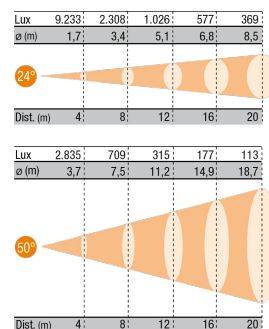

Voltage

Product sizes
9.1Kg

Pack sizes
332mm x 332mm x 787mm
10.7Kg
0.087m³

DWG
Available on website

User manual
Available on website

Technical features

Sizes (in mm)

Light output diagram