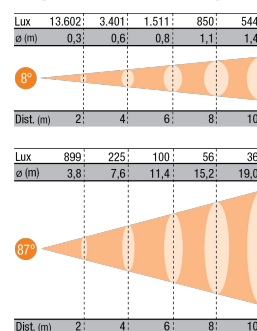

Light output diagram

Accessories

CP 81

Lamp: halogen 300W 230V 3200K GY9.5

CP 82

Lamp: halogen 500W 230V 3200K GY9.5

CP 89

Lamp: halogen 650W 230V 3200K GY9.5

DOU-00001513

FUNE

Acc: Safety net with spring hook

GAC

Acc: Hook clamp for 40/50mm tube

HC/075

Acc: Half swivel coupler 7.5kg max

M 38

Lamp: halogen 300W 230V 2950K GY9.5

M 40

Lamp: halogen 500W 230V 2950K GY9.5

PL 4 U05

Acc: 4-door bamdoors

PO/2 SP05

Yoke: Pole Operated for Pan-Tilt

PO/3 SP05

Yoke: Pole Operated for Pan-Tilt-Focus

R S05

Acc: Safety net

T 18

Lamp: halogen 500W 230V 3050K GY9.5

T 26

Lamp: halogen 650W 230V 3050K GY9.5

TC S05

Acc: Colour frame

SPOTLIGHT
professional lighting for the performing arts