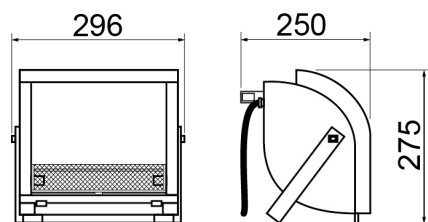

Product sizes

3.8Kg

Pack sizes

315mm x 425mm x 260mm

4.4Kg

0.035m³

IES/LDT

Available on website

Sizes (in mm)

Accessories

D 2X2 M

Acc: 2x2 frame

D 4X1

Acc: 4x1 bar

FUNE

Acc: Safety net with spring hook