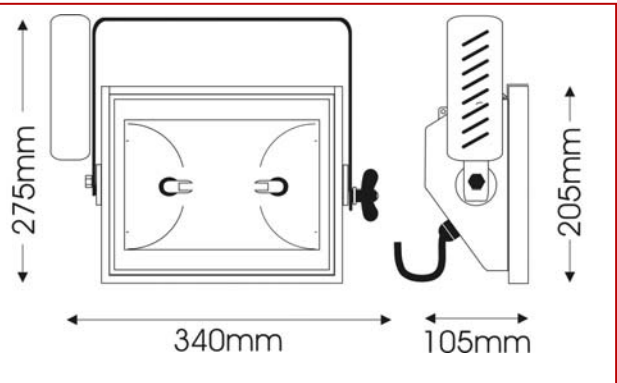

Stylish and high specification 70W symmetrical discharge floodlight, ideal for usage in all those architectural, display and retail areas applications where a powerful yet low consumption and long lasting beam of light is required.

The unit is supplied with an electronic ballast unit. A safety glass, a colour frame and 1.5m mains cable are included in standard delivery. Available to special order in any colour from the RAL range.

Distributed by
AMLUX s.r.l.
46042 Castel Goffredo (MN)
info@amlux.it - www.amlux.it