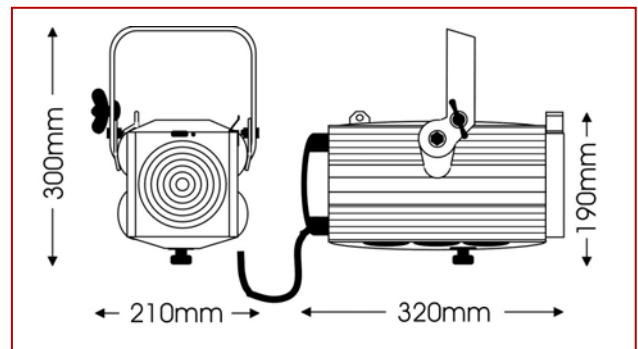

Operational specifications

Focus adjustment	slide focus with control underneath
Lamp alignment	factory set
Beam Shaping	4-leaf barndoor
Positional adjustment	single rim-clamp tilt lock
Working position	max. tilting $\pm 70^\circ$ from horizontal

Lamp types

3000K	Philips 150W CDM-T 150/830 9.000 hrs
4200K	Philips 150W CDM-T 150/942 9.000 hrs
4200K	Philips 150W CDM-T SA 150/942 6.000 hrs

LDR recommends Philips lamps

Accessories

Spare metal colour frame	■ 20100102 □ 20100102B ■ 20100102C
4-leaf barndoor	■ 20100302 □ 20100302B ■ 20100302C □ ■ 20100302D ■ 20100302E
Hook clamp	20100900
Safety bond	20101300
Electrical adapter	see separate literature
Mechanical track adapter	see separate literature

Photometric data

Spot focus	CDM-T 150/942									
Beam dia.	0.2	0.4	0.5	0.6	0.7	0.9	1	1.1	1.2	m
lux	13360	5938	3340	2138	1484	1091	835	660	534	
Distance	2	3	4	5	6	7	8	9	10	m

Flood focus

Beam dia.	2	3.1	4.1	5.1	6.1	7.1	8.2	9.2	10.2	m
lux	1800	800	450	288	200	147	113	89	72	
Distance	2	3	4	5	6	7	8	9	10	m

LUCI DELLA RIBALTA PROFESSIONAL LIGHTING PRODUCTS

soffio® f150

150W

discharge fresnel

part number : ■ 10151080 □ 10151081 ■ 10151082

Ideal for display lighting and theatrical-style illumination of architectural spaces, the Soffio Fresnel produces a bright soft-edged beam, variable from 7° to 63°, shaped using an optional 4-leaf barndoor accessory.

With a choice of 150W discharge lamps to give a warm or cool colour temperature, the high power, low consumption and low maintenance design is perfectly suited to architectural applications.

Available to special order in any colour from the RAL range, Soffio f150 is supplied with a built-in ballast, colour frame and 1.5m mains cable.

Distributed by
AMLUX s.r.l.
46042 Castel Goffredo (MN)
info@amlux.it - www.amlux.it