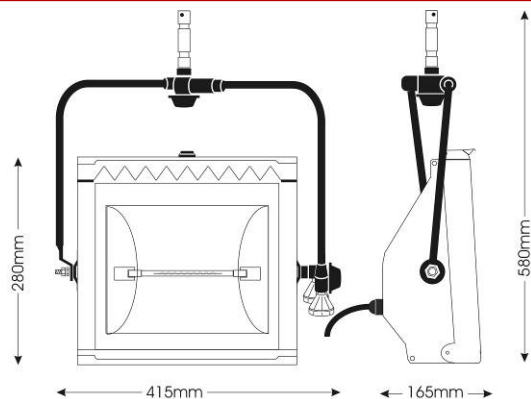

Mechanical specifications

Paint/Finish	black/silver/white epoxy powder paint
Lamp House Construction	steel-sheet body with hinged front access door
Reflector	symmetrical, aluminium
Mounting & suspension	pole-operated stirrup with BS spigot for the control of pan and tilt movement
Weight/Packed weight	7 kg / 9,5 kg
Packed volume	0.08m ³
Filter cut size	290 x 270mm
Accessory runners	1 slot
Safety glass	included
Colour frame	metal, 290 x 270mm supplied
Lamp access	front access

Photometric data

Horizontal	P2/7									
Beam dia.	4.0	6.0	8.0	10.0	12.0	14.0	16.0	18.0	20.0	m
lux	4875	2167	1219	750	542	398	305	241	195	
Distance	2	3	4	5	6	7	8	9	10	m

Vertical										
Beam dia.	4.4	6.5	8.7	10.9	13.1	15.3	17.5	19.6	21.8	m
lux	5125	2278	1281	820	569	418	320	253	205	
Distance	2	3	4	5	6	7	8	9	10	m

LUCI DELLA RIBALTA PROFESSIONAL LIGHTING PRODUCTS

inno[®] S1000 PO

625W - 1250W

pole-operated symmetric floodlight

part number: 12806060 12806061 12806062

CE

Symmetric 1Kw floodlight featuring a pole-operated stirrup for the control of pan and tilt. Ideal for applications even in larger venues where a wide, even wash of light for general lighting purposes is needed.