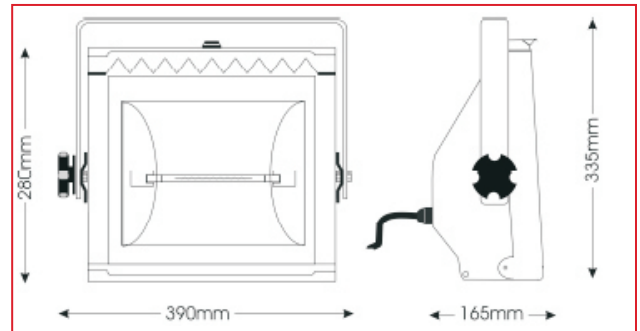

Also for larger venues, this 1000W symmetric floodlight produces a wide, even wash of light for general lighting purposes. Each unit is complete with a safety glass and a double microswitch interlock for safe lamp replacement. The modular design enables several units to be coupled together to form a compartment batten. A colour frame, safety glass and 1.5m mains cable is included as a standard.

To special order also available with extended front-door

Distributed by:
AMLUX s.r.l.
Via Belgio, 11/13
46042 Castel Goffredo (MN), Italy
www.amlux.it info@amlux.it