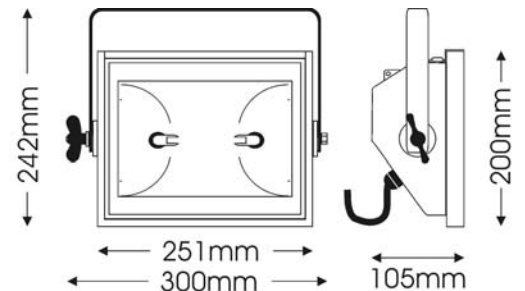

Stylish and high specification 500W symmetric floodlights, ideal for all applications where a wide, even wash of light is required. Accurate design prevents any light spill.

Rima S500F Pro is designed for usage as single module flood, and is delivered complete with colour frame, a single microswitch interlock for safe lamp replacement, a safety glass and 1.5m mains cable, whereas a large choice of accessories is available as optional extras.

Available to special order with extended front chassis for longer gel life.

Distributed by
AMLUX s.r.l.
46042 Castel Goffredo (MN)
info@amlux.it - www.amlux.it