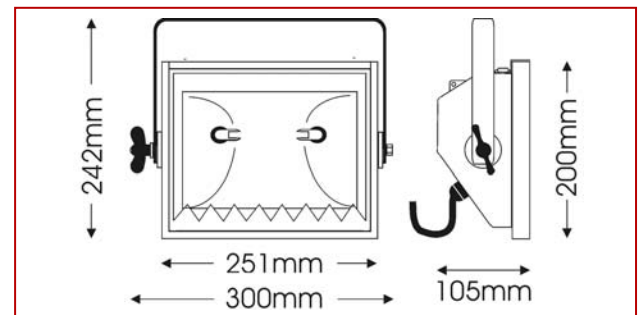

Operational specifications

Working position	max. tilting $\pm 180^\circ$ from vertical
Positional adjustment	tilt lock on one side

Lamp types

160W	Plusline ES Small R7s 230V 3100lm 2.000 hrs
240W	Plusline ES Small R7s 230V 4900lm 2.000 hrs
400W	Plusline ES Small R7s 230V 8700lm 2.000 hrs

LDR recommends Phillips lamps

Accessories

Spare metal colour frame	■ 20100120 □ 20100120B ■ 20100120C
Spare clear safety glass	20101420
Safety guard	20100220
4-leaf barndoor	■ 20100420 □ 20100420B ■ 20100420C □ ■ 20100420D ■ 20100420E
Hook clamp	20100900
Safety bond	20101300

For full info on Rima modular system please see **Rima A500 Pro no-stirrup data sheet**

Photometric data

Horizontal		ES400									
Beam dia.	3.1	4.7	6.3	7.8	9.4	10.9	12.5	14.1	15.6	m	
lux	1585	704	396	254	176	129	99	78	63		
Distance	2	3	4	5	6	7	8	9	10	m	

Vertical											
Beam dia.	1.9	2.9	3.8	4.8	5.7	6.7	7.6	8.6	9.5	m	
lux	2151	956	538	344	239	176	134	106	86		
Distance	2	3	4	5	6	7	8	9	10	m	

LUCI DELLA RIBALTA PROFESSIONAL LIGHTING PRODUCTS

rima® A500 F Pro

200 - 500W

asymmetric floodlight

part number: ■ 10516050 □ 10516051 ■ 10516052

Stylish and high specification 500W asymmetrical floodlights, ideal for professional usage in all cyclorama-type lighting applications.

Rima A500F Pro is designed for usage as single module flood, but a large choice of different models and accessories is available for the creation of multiple rows or square-battens. Rima A500F Pro is delivered complete with colour frame, single microswitch interlock for safe lamp replacement, safety glass and 1.5m mains cable.

Available to special order with extended front chassis for longer gel life.

LDR
luci della ribalta

Distributed by:
AMLUX s.r.l.
46042 Castel Goffredo (MN)
info@amlux.it - www.amlux.it