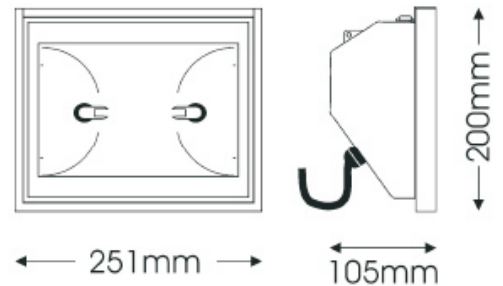

Operational specification	
Working position	Max ±180° from horizontal
Positional adj	tilt lock on one side when mounted in batten

Lamp types	
160W	Plusline ES Small R7s 230V 3100lm 2.000 hrs
240W	Plusline ES Small R7s 230V 4900lm 2.000 hrs
400W	Plusline ES Small R7s 230V 8700lm 2.000 hrs

LDR recommends Philips lamps

Accessories	
Colour-frame spare	■20100120 □20100120B ■20100120C
Safety guard	■20100220 □20100220B ■20100220C
4-leaf barndoor	■20100420 □20100420B ■20100420C □■20100420D ■■20100420E
Hook clamp	20100900
Safety bond	20101200
Clear safety glass	20101420
Kit for linear mounting 2 rima	20102622
Kit for linear mounting 3 rima	20102623
Kit for linear mounting 4 rima	20102624
Kit for square mounting	20101920

Photometric data											
Horizontal											ES400
Beam Ø	3.2	4.9	6.5	8.1	9.7	11.3	13	14.6	16.2		m
lux	913	406	228	146	101	74	57	45	37		
Distance	2	3	4	5	6	7	8	9	10		m

Vertical											
Beam Ø	1.9	2.9	3.8	4.8	5.7	6.7	7.6	8.6	9.5		m
lux	1345	598	336	215	149	110	84	66	54		
Distance	2	3	4	5	6	7	8	9	10		m

RIMA® S 500f

200- 500W

symmetric floodlight

part num: ■ 10506160 □ 10506161 ■ 10506162

New, stylish and high specification 500W symmetric floodlights, ideal for all applications where a wide, even wash of light is required.

The modular design enables several units to be coupled together to form a single compartment or square batten. Improved design prevents any light spill. A colour frame and 1.5m mains cable are supplied as a standard whereas a large choice of accessories is available as optional extras.

Available to special order with extended front chassis for longer gel life.

Distributed by:
AMLUX s.r.l.
Via Belgio, 11/13
46042 Castel Goffredo (MN), Italy
www.amlux.it info@amlux.it